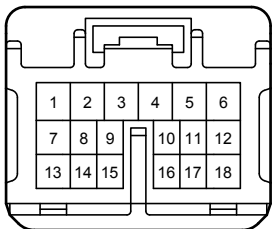

90980-12745