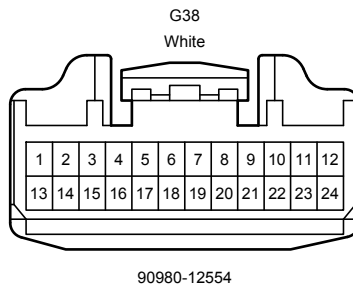

Audio System (Built-in Type Amplifier), Navigation System (Built-in Type Amplifier), Parking Assist (Rear View Monitor) (Built-in Type Amplifier)