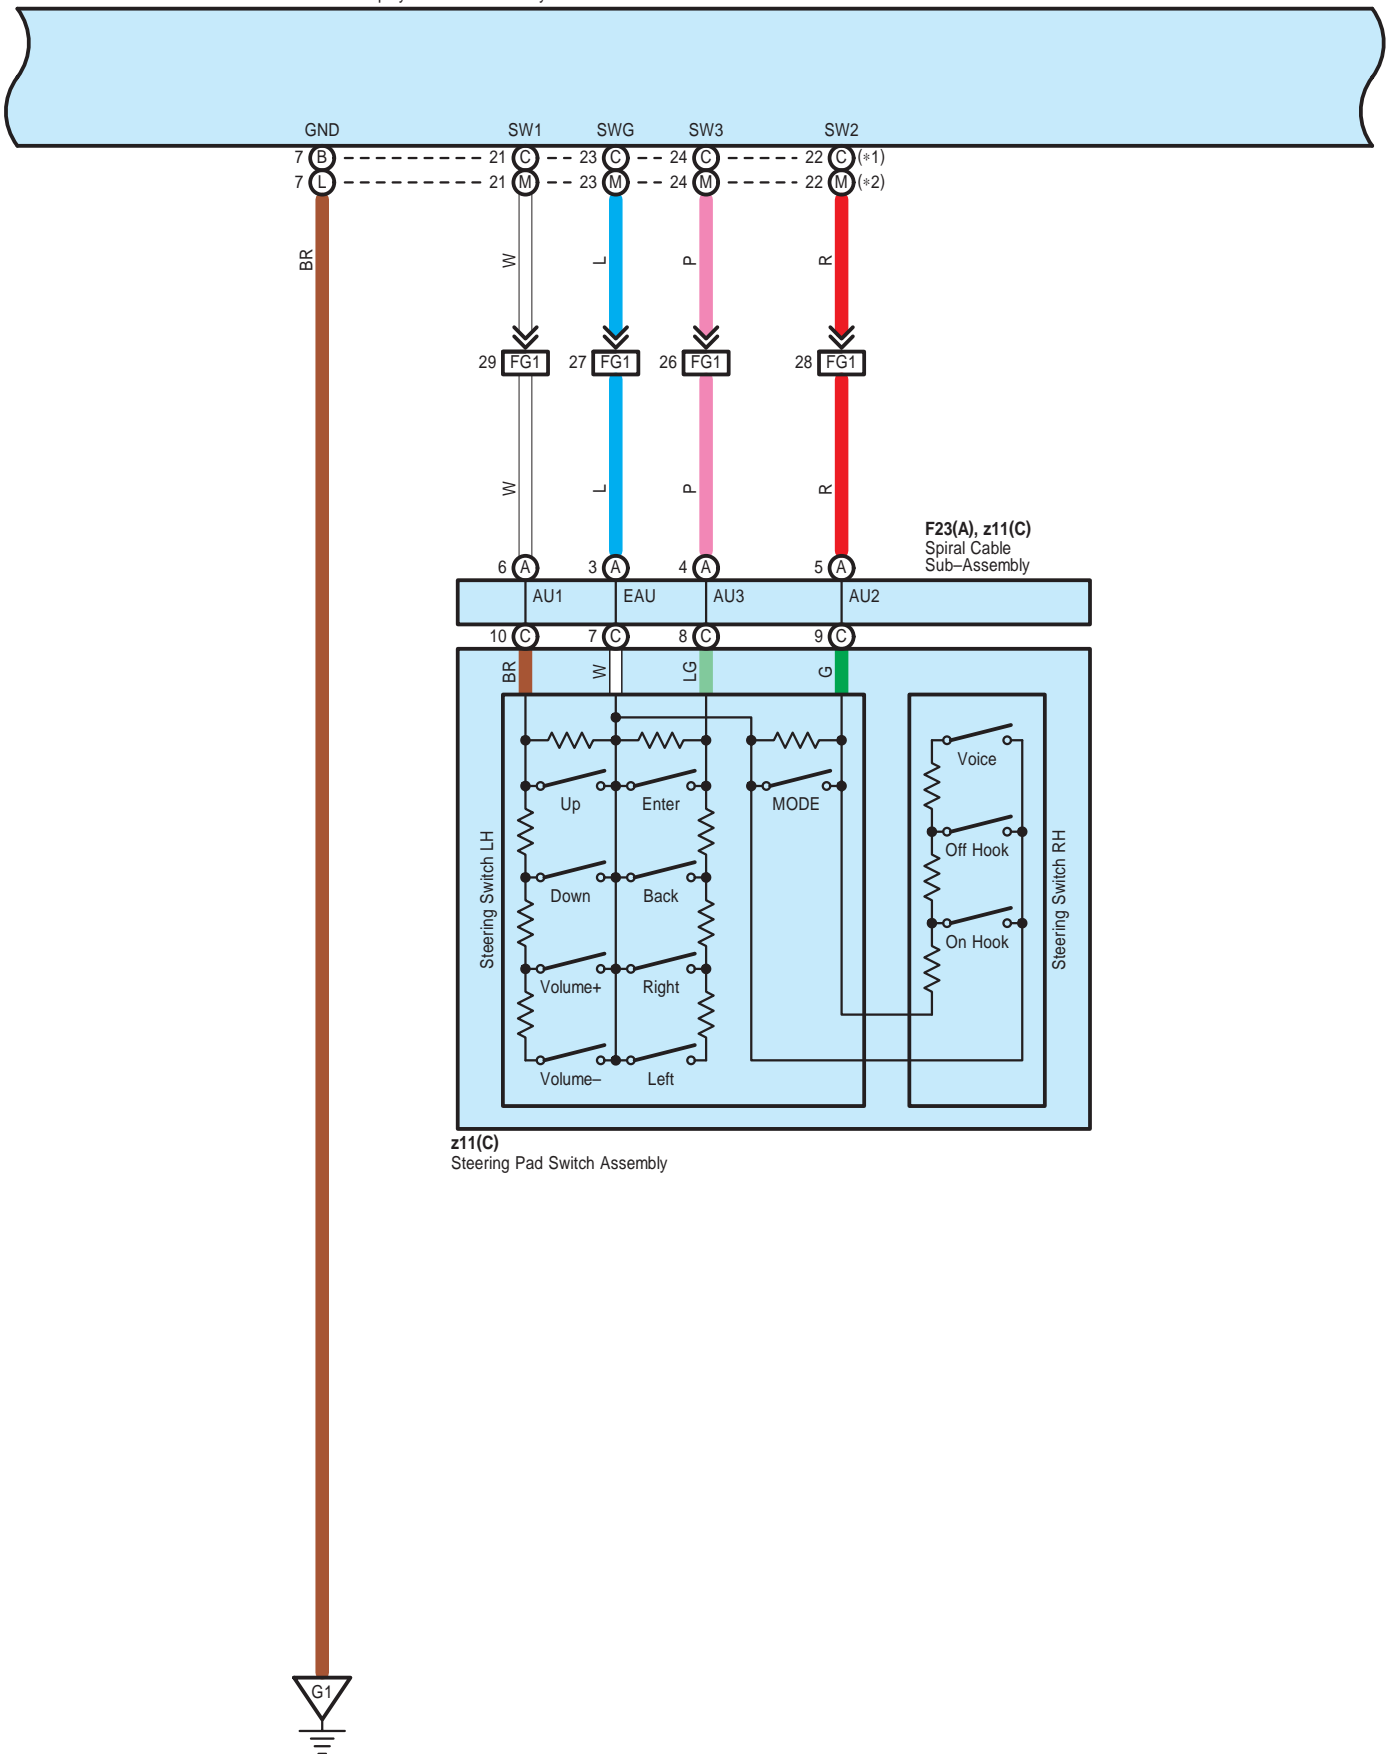

Audio System (Built-in Type Amplifier), Navigation System (Built-in Type Amplifier), Parking Assist (Rear View Monitor) (Built-in Type Amplifier)

G5(A), G6(B), G37(C), G38(D), G40(E), G41(F), s1(H), s3(I), t1(J)
Navigation Receiver Assembly
G47(K), G48(L), G49(M), G50(N), G51(O), G52(P), s5(Q), s6(R), t3(S)
Radio & Display Receiver Assembly