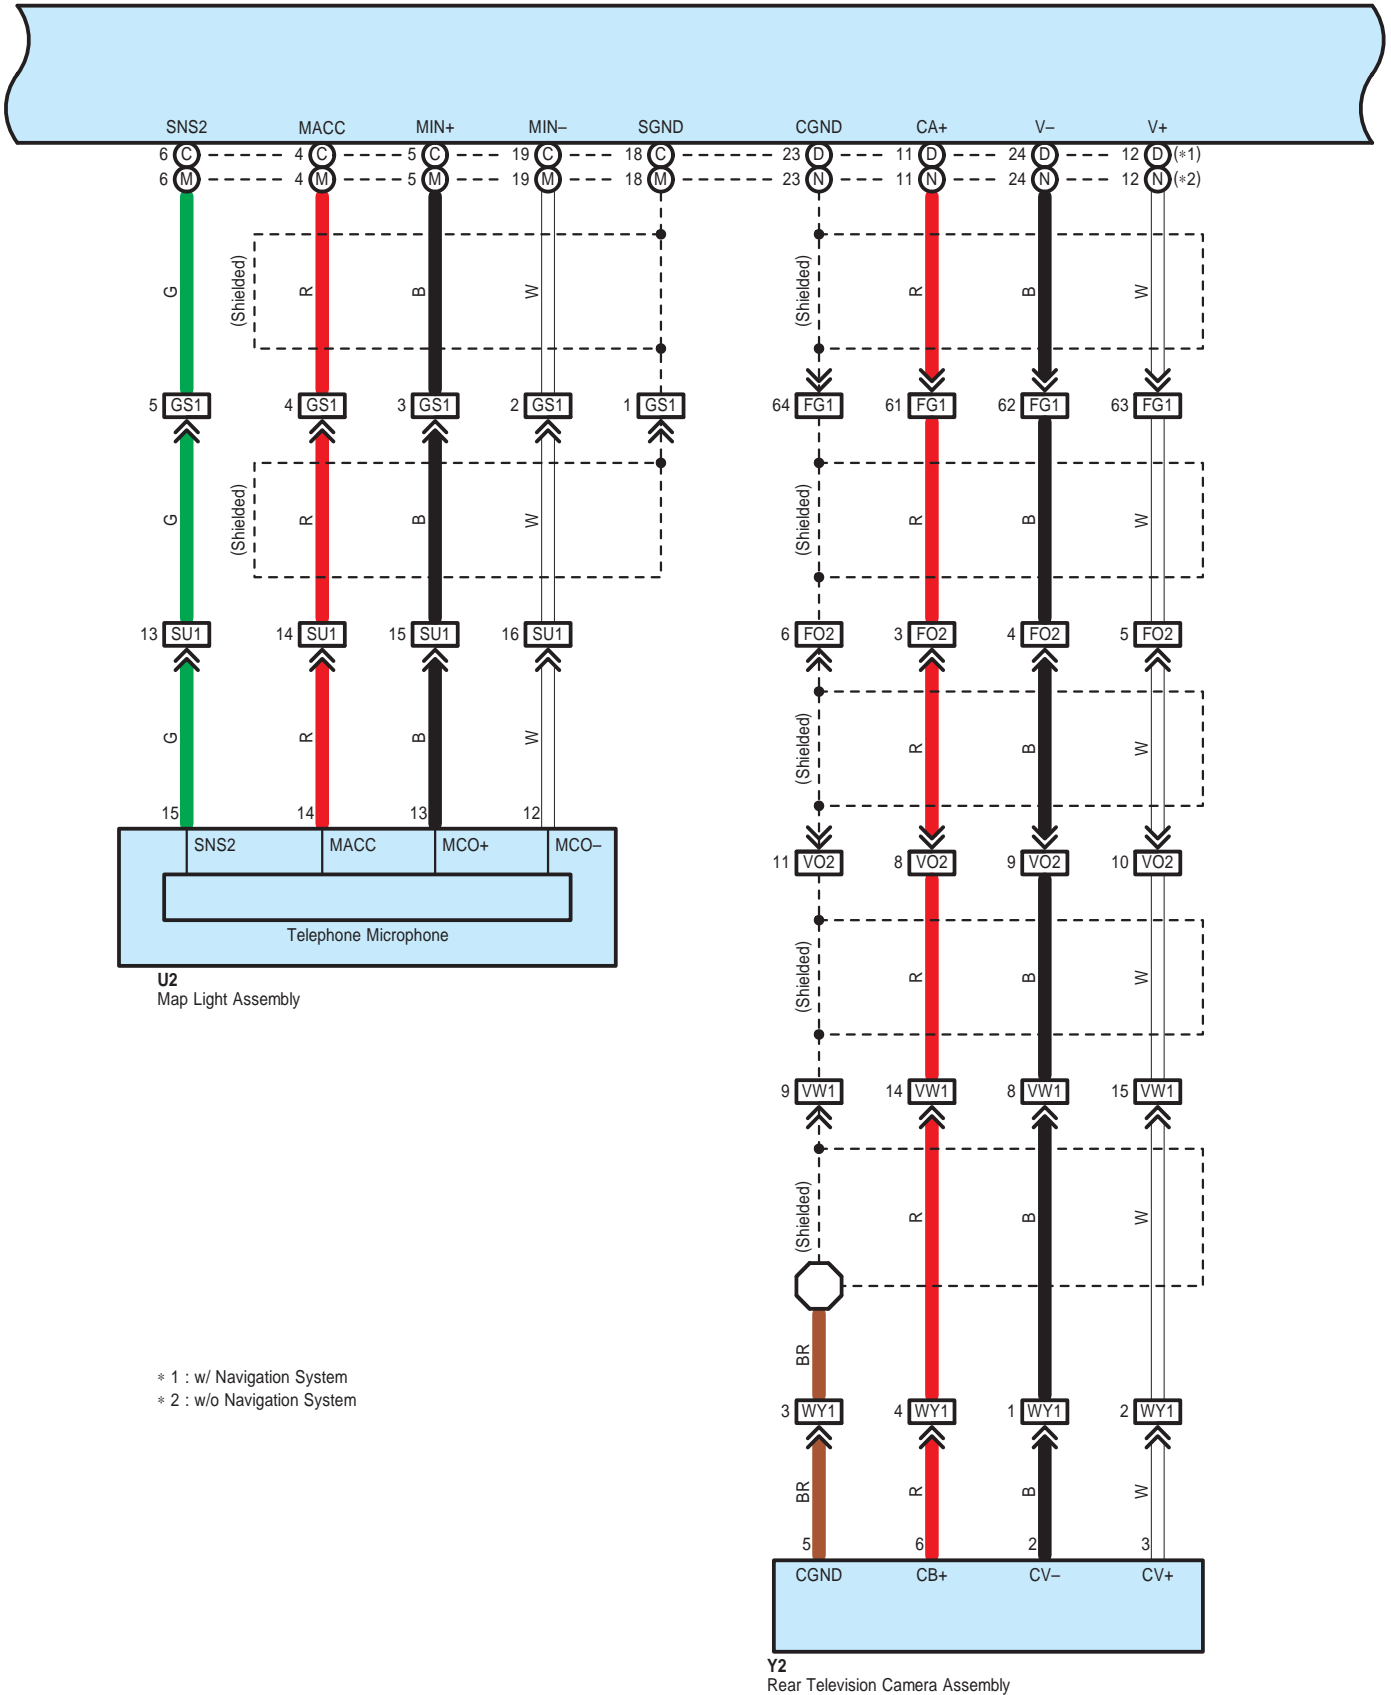

Audio System (Built-in Type Amplifier), Navigation System (Built-in Type Amplifier), Parking Assist (Rear View Monitor) (Built-in Type Amplifier)

G5(A), G6(B), G37(C), G38(D), G40(E), G41(F), s1(H), s3(I), t1(J)
Navigation Receiver Assembly
G47(K), G48(L), G49(M), G50(N), G51(O), G52(P), s5(Q), s6(R), t3(S)
Radio & Display Receiver Assembly

- 1 : w/ Navigation System
- 2 : w/o Navigation System