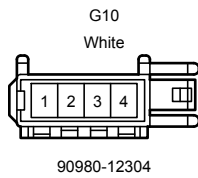

Audio System (Built-in Type Amplifier), Navigation System (Built-in Type Amplifier), Parking Assist (Rear View Monitor) (Built-in Type Amplifier)