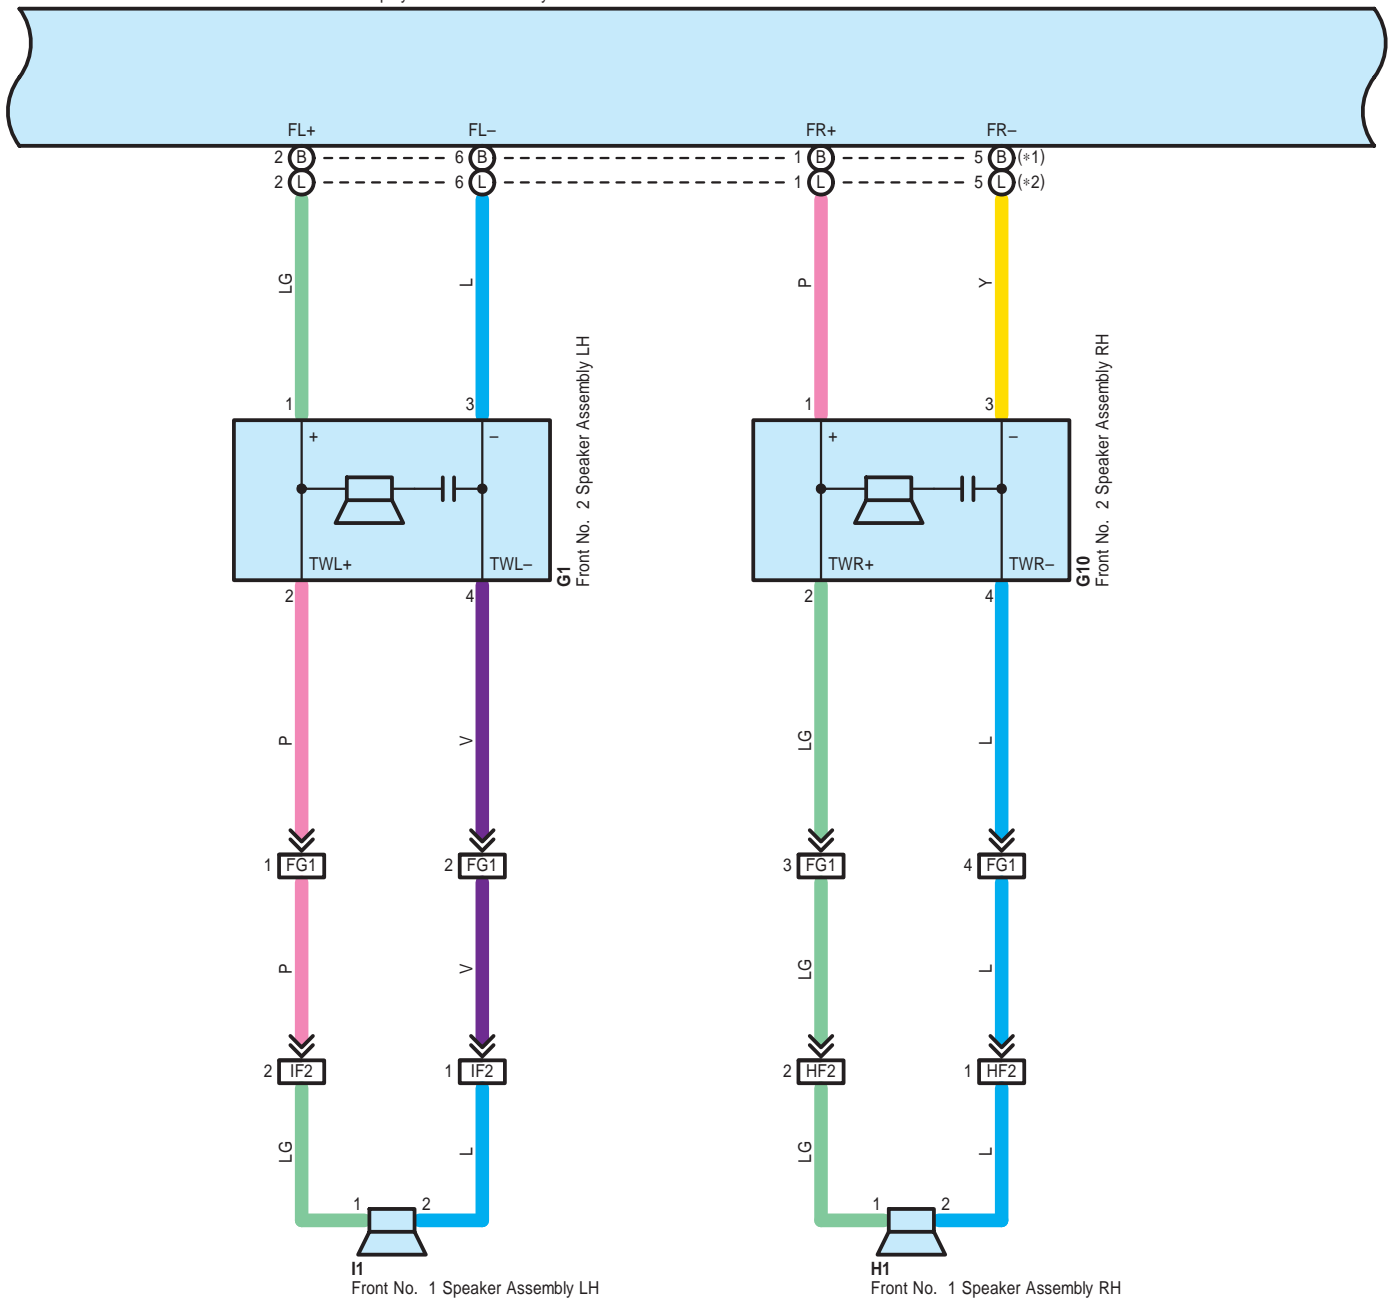

Audio System (Built-in Type Amplifier), Navigation System (Built-in Type Amplifier), Parking Assist (Rear View Monitor) (Built-in Type Amplifier)

G5(A), G6(B), G37(C), G38(D), G40(E), G41(F), s1(H), s3(I), t1(J)
Navigation Receiver Assembly
G47(K), G48(L), G49(M), G50(N), G51(O), G52(P), s5(Q), s6(R), t3(S)
Radio & Display Receiver Assembly