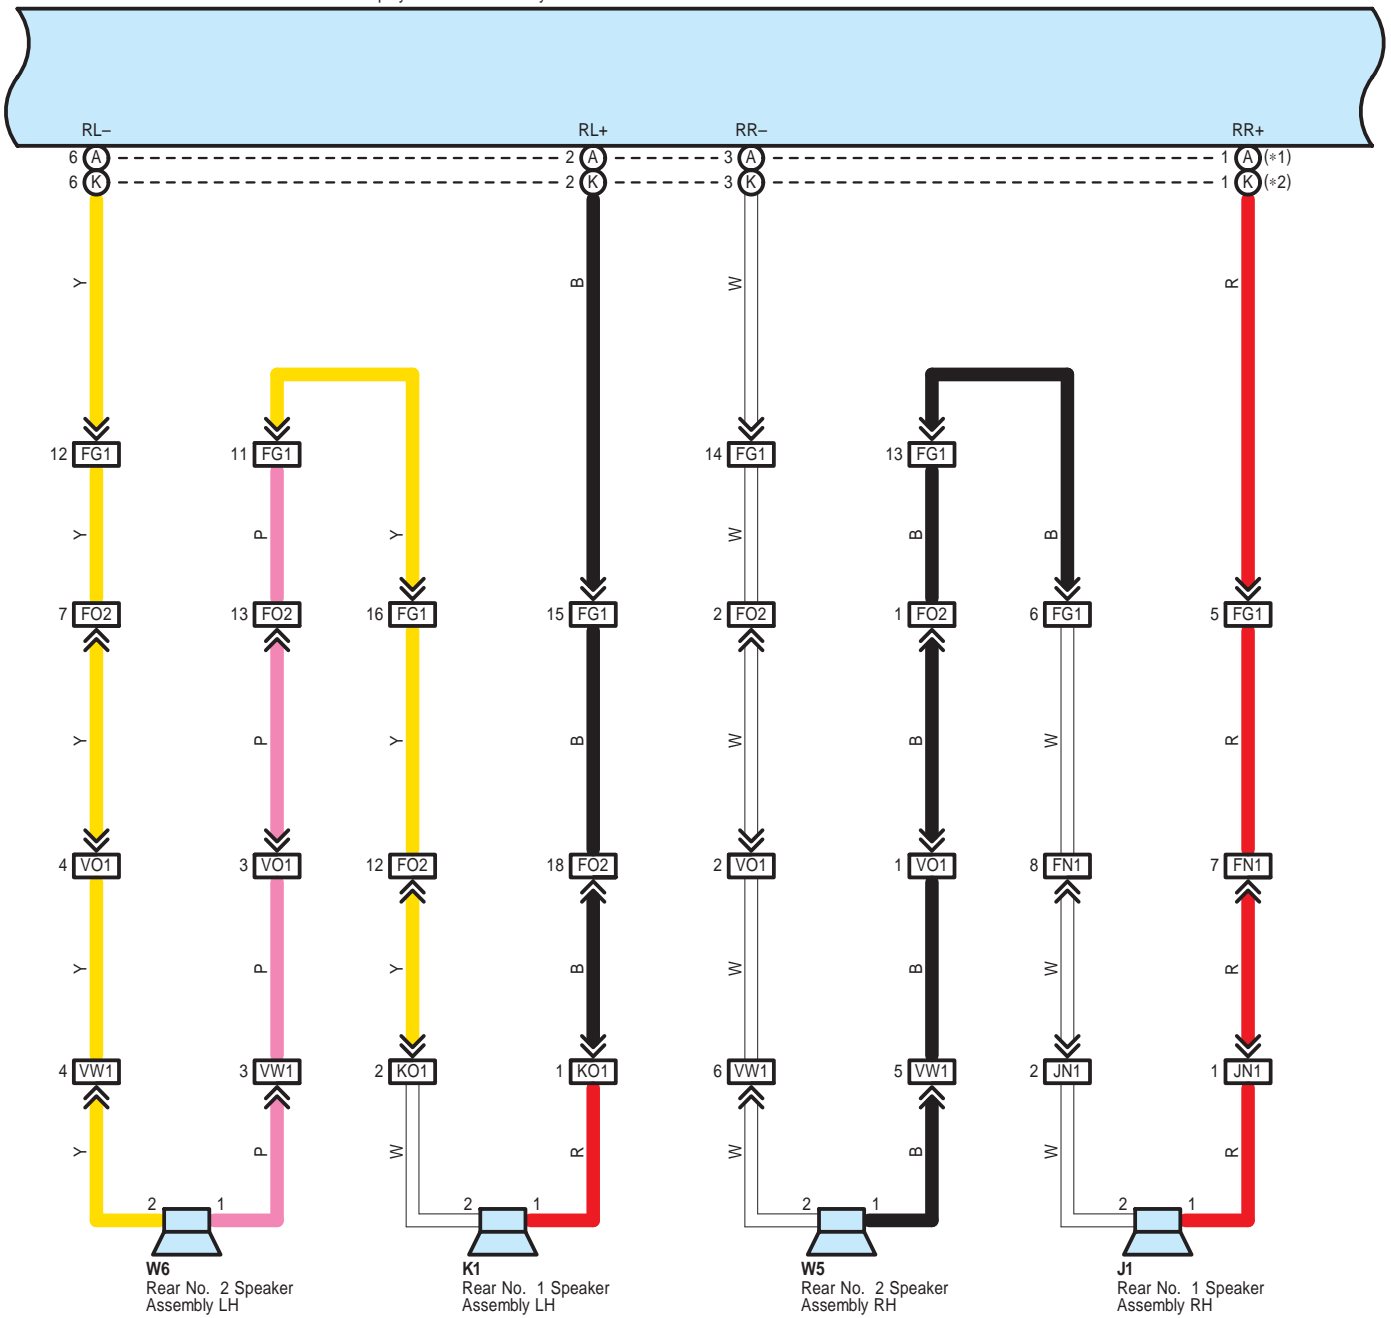

Audio System (Built-in Type Amplifier), Navigation System (Built-in Type Amplifier), Parking Assist (Rear View Monitor) (Built-in Type Amplifier)

G5(A), G6(B), G37(C), G38(D), G40(E), G41(F), s1(H), s3(I), t1(J)
Navigation Receiver Assembly
G47(K), G48(L), G49(M), G50(N), G51(O), G52(P), s5(Q), s6(R), t3(S)
Radio & Display Receiver Assembly

* 1 : w/ Navigation System
* 2 : w/o Navigation System