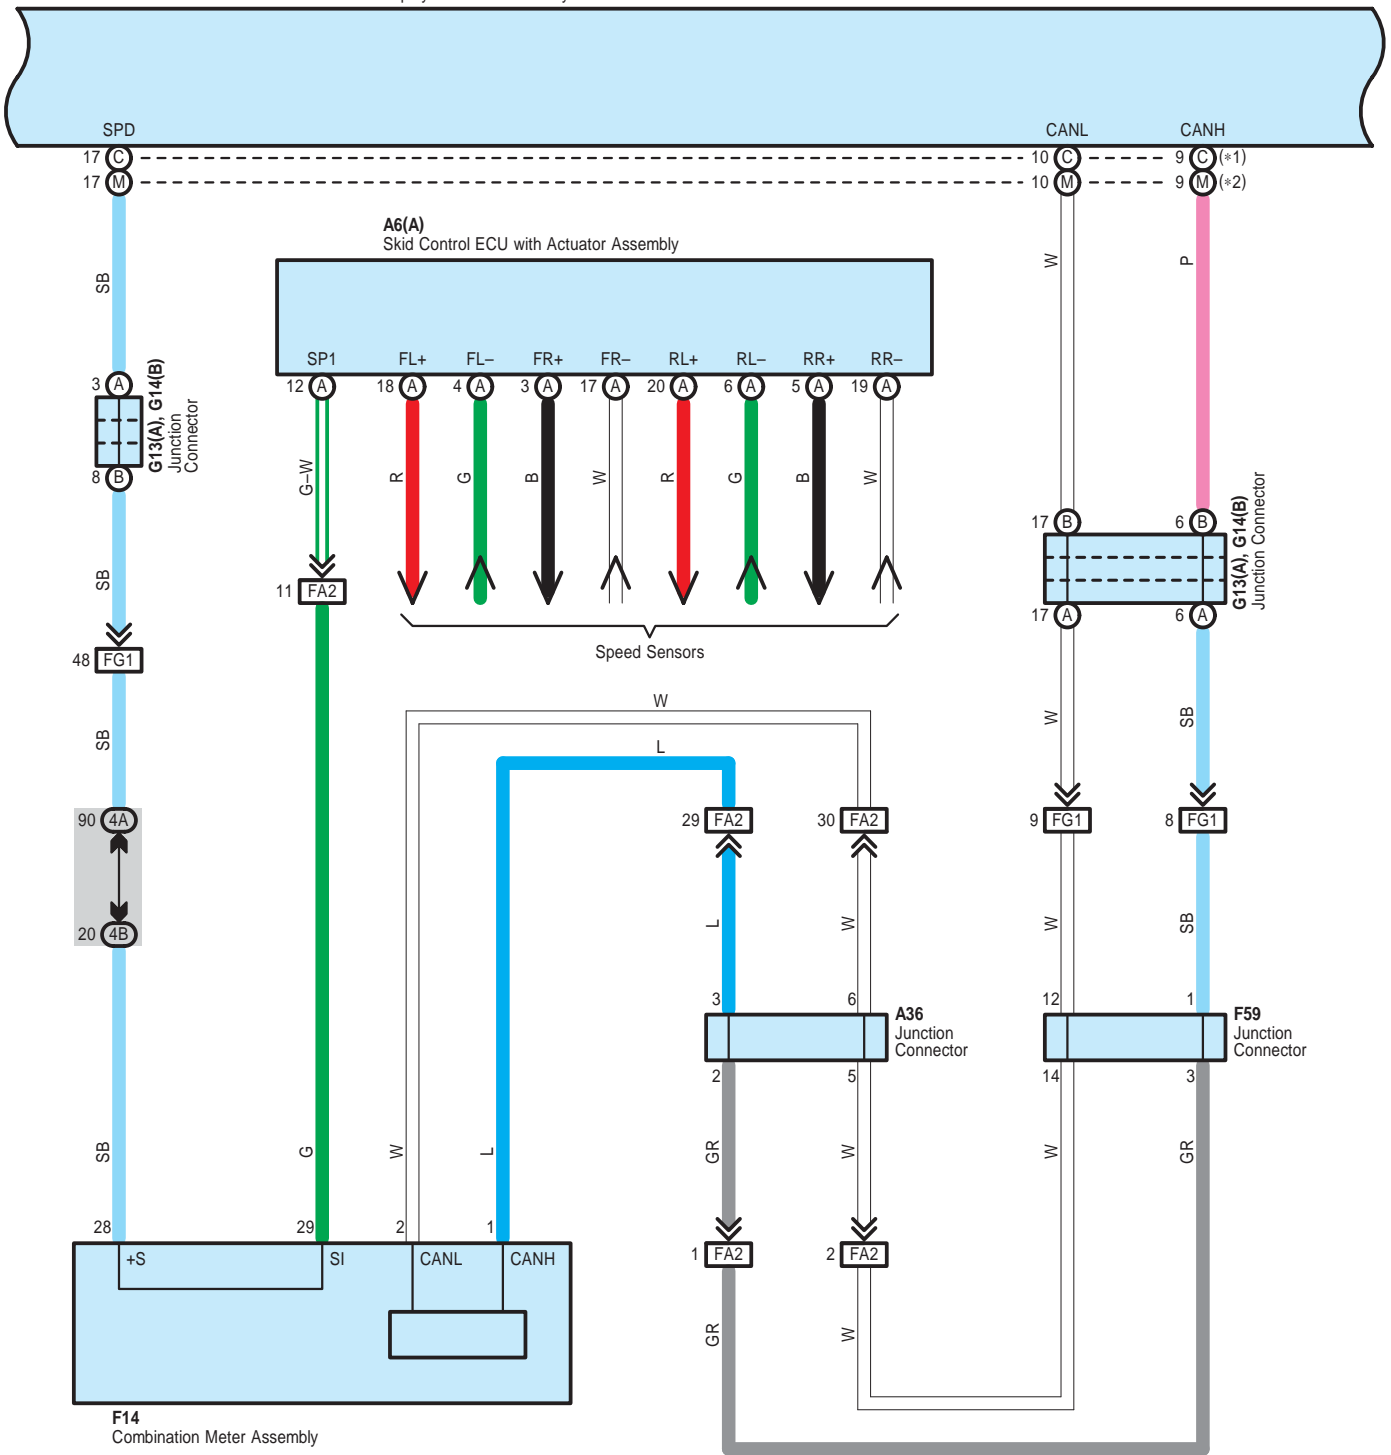

Audio System (Built-in Type Amplifier), Navigation System (Built-in Type Amplifier), Parking Assist (Rear View Monitor) (Built-in Type Amplifier)

G5(A), G6(B), G37(C), G38(D), G40(E), G41(F), s1(H), s3(I), t1(J)
 Navigation Receiver Assembly
 G47(K), G48(L), G49(M), G50(N), G51(O), G52(P), s5(Q), s6(R), t3(S)
 Radio & Display Receiver Assembly