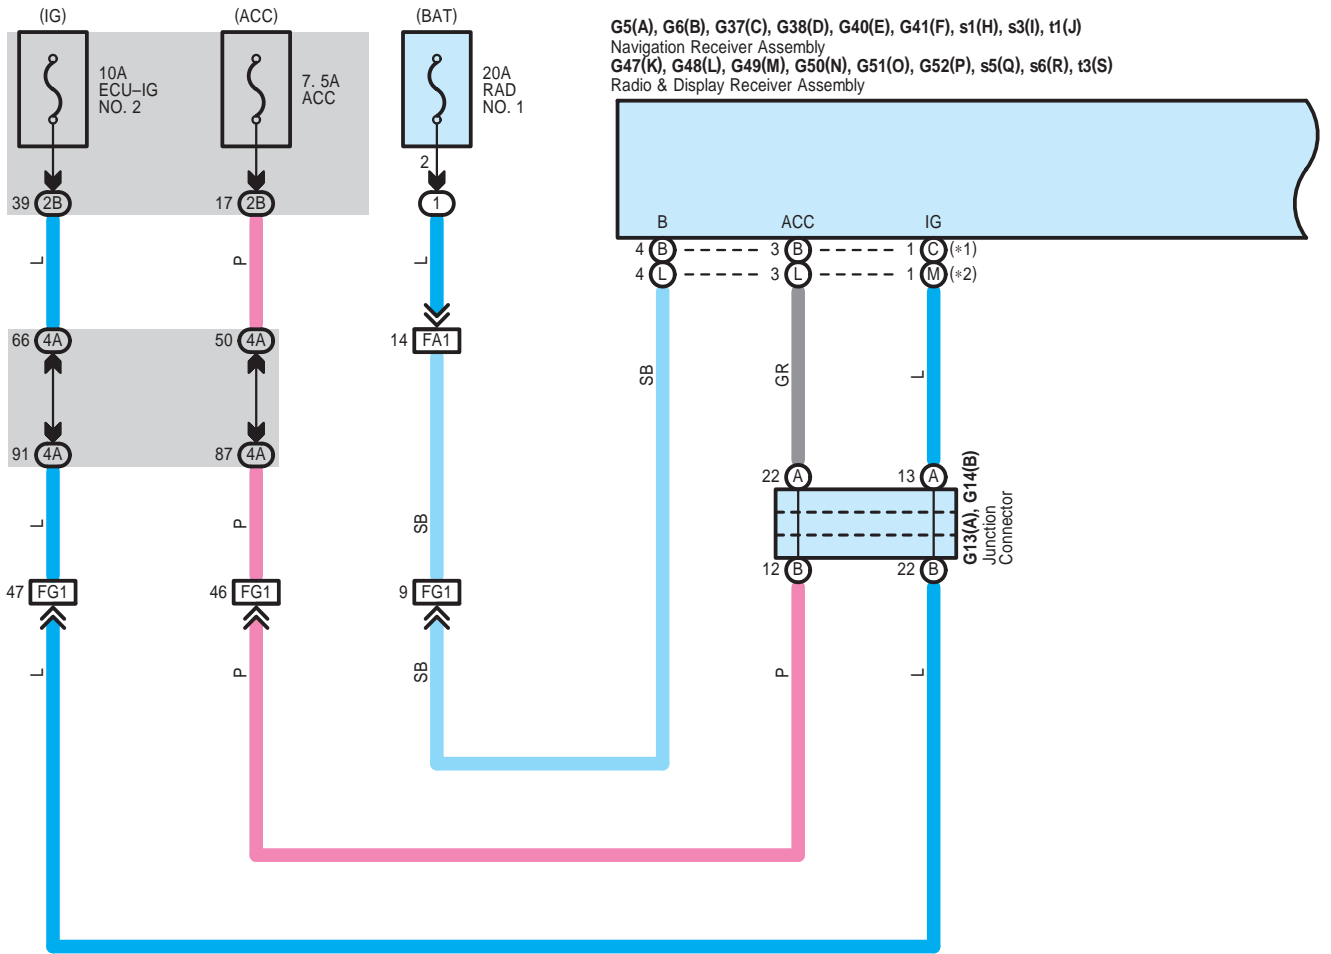

Audio System (Built-in Type Amplifier), Navigation System (Built-in Type Amplifier), Parking Assist (Rear View Monitor) (Built-in Type Amplifier)

* 1 : w/ Navigation System
* 2 : w/o Navigation System