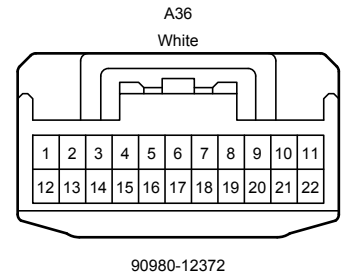

Audio System (Built-in Type Amplifier), Navigation System (Built-in Type Amplifier), Parking Assist (Rear View Monitor) (Built-in Type Amplifier)