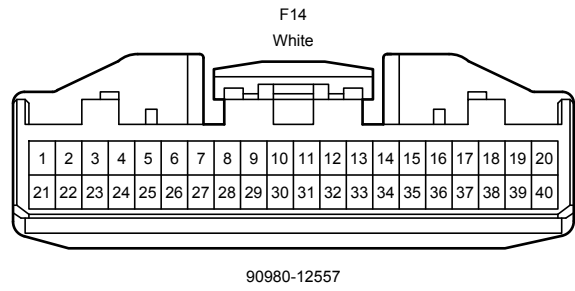

Audio System (Built-in Type Amplifier), Navigation System (Built-in Type Amplifier), Parking Assist (Rear View Monitor) (Built-in Type Amplifier)