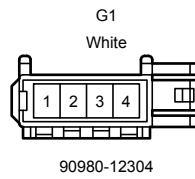

Audio System (Built-in Type Amplifier), Navigation System (Built-in Type Amplifier), Parking Assist (Rear View Monitor) (Built-in Type Amplifier)