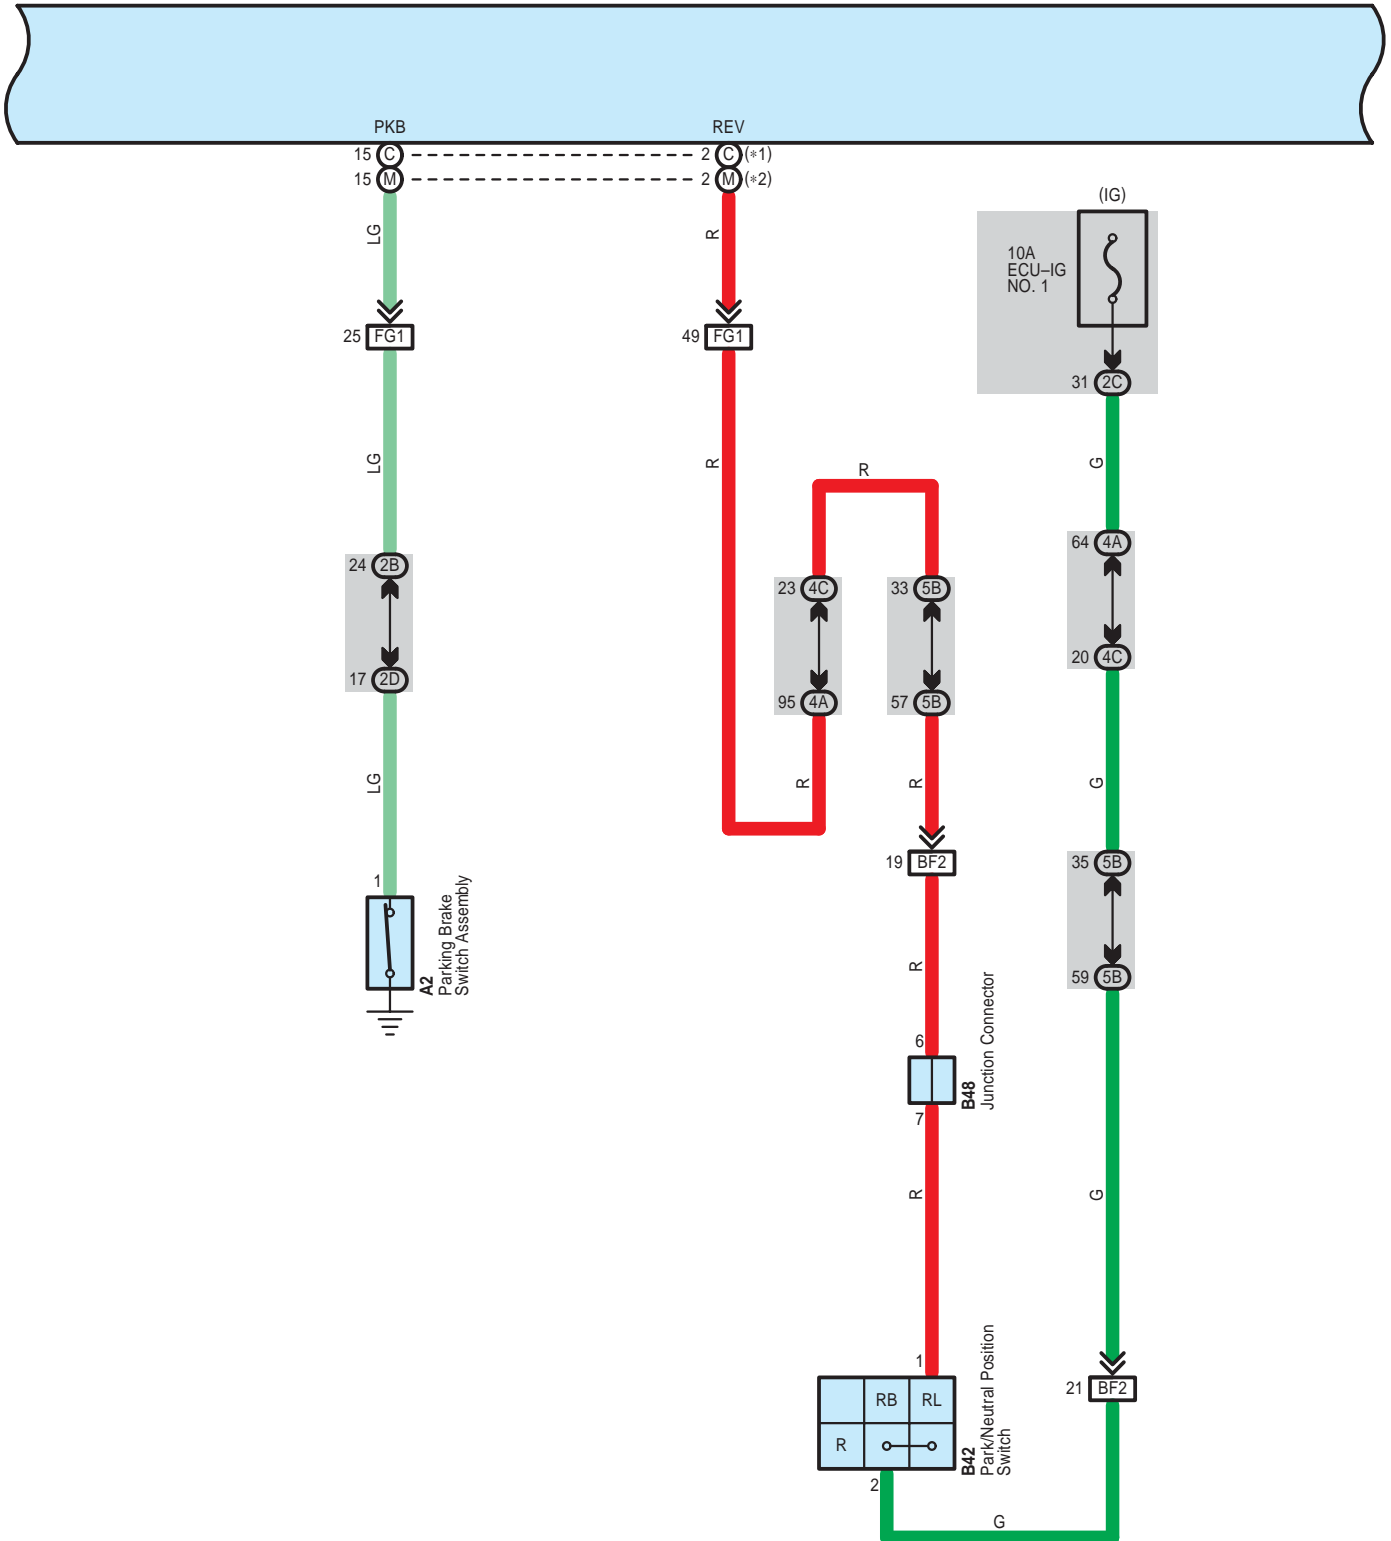

Audio System (Built-in Type Amplifier), Navigation System (Built-in Type Amplifier), Parking Assist (Rear View Monitor) (Built-in Type Amplifier)

G5(A), G6(B), G37(C), G38(D), G40(E), G41(F), s1(H), s3(I), t1(J)
Navigation Receiver Assembly
G47(K), G48(L), G49(M), G50(N), G51(O), G52(P), s5(Q), s6(R), t3(S)
Radio & Display Receiver Assembly