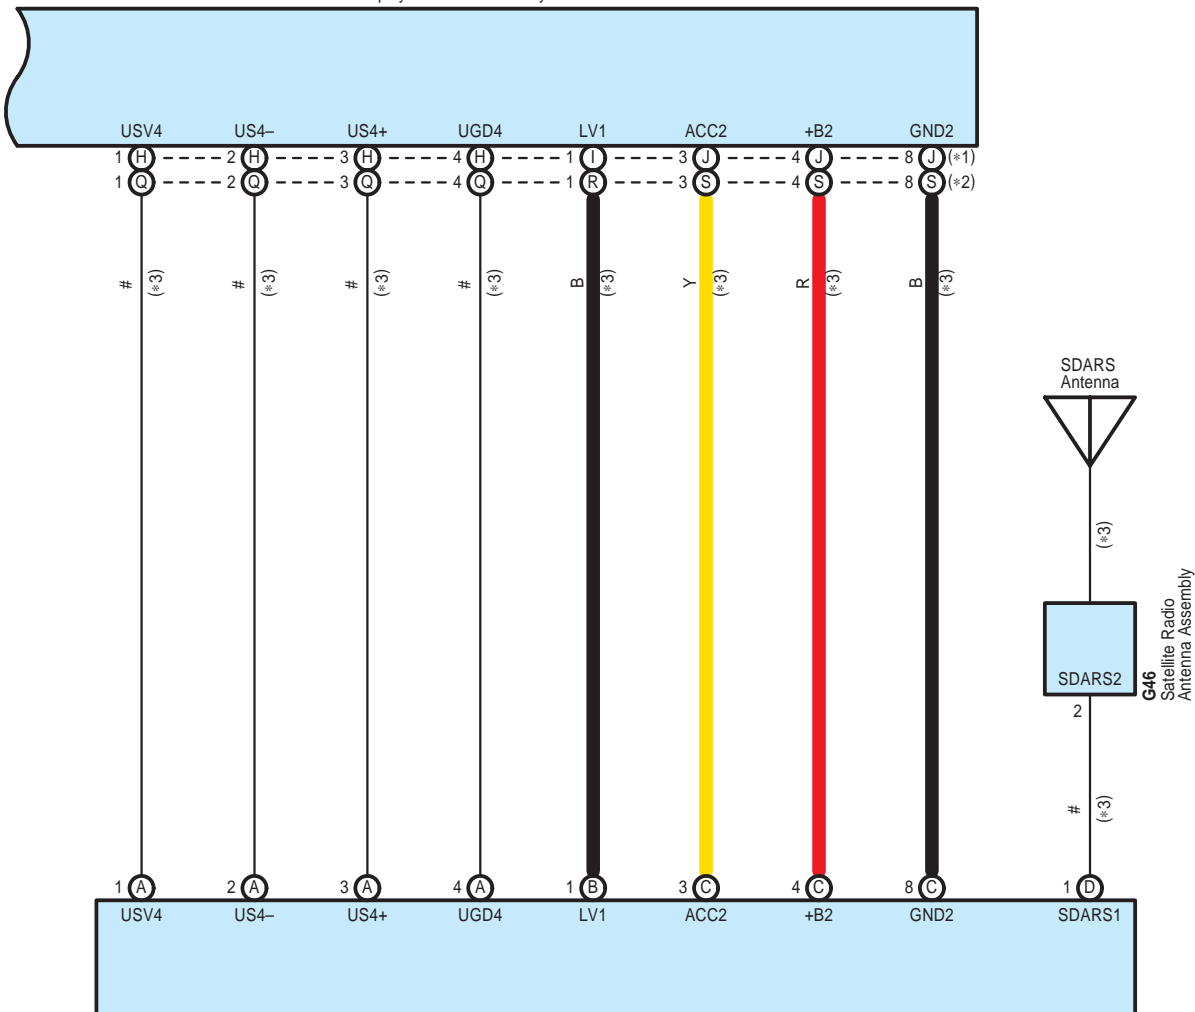

Audio System (Built-in Type Amplifier), Navigation System (Built-in Type Amplifier), Parking Assist (Rear View Monitor) (Built-in Type Amplifier)

G5(A), G6(B), G37(C), G38(D), G40(E), G41(F), s1(H), s3(I), t1(J)
Navigation Receiver Assembly
G47(K), G48(L), G49(M), G50(N), G51(O), G52(P), s5(Q), s6(R), t3(S)
Radio & Display Receiver Assembly

G42(D), s2(A), s4(B), t2(C)
Stereo Component Tuner Assembly

- 1 : w/ Navigation System
- 2 : w/o Navigation System
- 3 : w/ Stereo Component Tuner Assembly
- # : There is no wire color information.