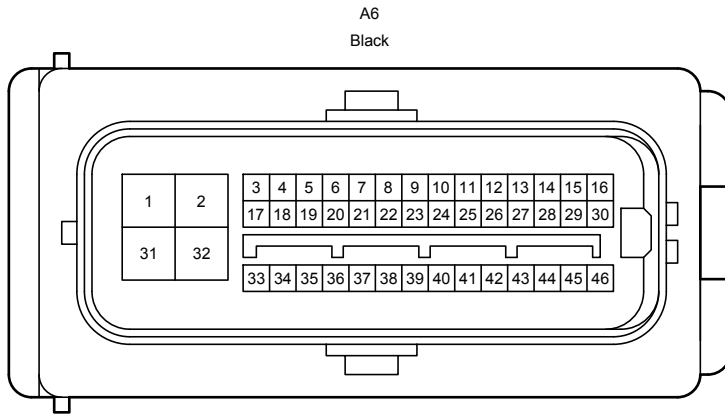

Audio System (Built-in Type Amplifier), Navigation System (Built-in Type Amplifier), Parking Assist (Rear View Monitor) (Built-in Type Amplifier)