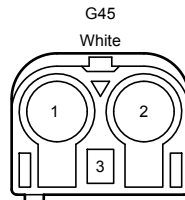

90980-50026