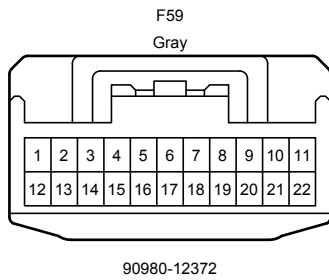

Audio System (Built-in Type Amplifier), Navigation System (Built-in Type Amplifier), Parking Assist (Rear View Monitor) (Built-in Type Amplifier)