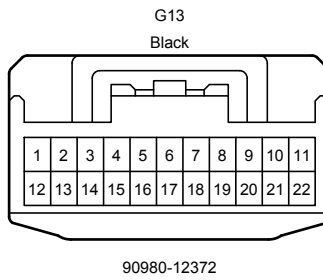

Audio System (Built-in Type Amplifier), Navigation System (Built-in Type Amplifier), Parking Assist (Rear View Monitor) (Built-in Type Amplifier)