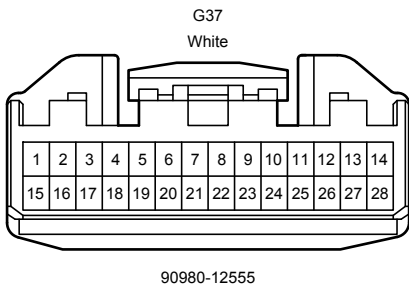

Audio System (Built-in Type Amplifier), Navigation System (Built-in Type Amplifier), Parking Assist (Rear View Monitor) (Built-in Type Amplifier)