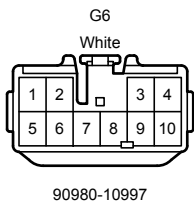

Audio System (Built-in Type Amplifier), Navigation System (Built-in Type Amplifier), Parking Assist (Rear View Monitor) (Built-in Type Amplifier)