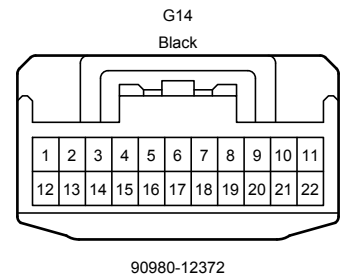

Audio System (Built-in Type Amplifier), Navigation System (Built-in Type Amplifier), Parking Assist (Rear View Monitor) (Built-in Type Amplifier)