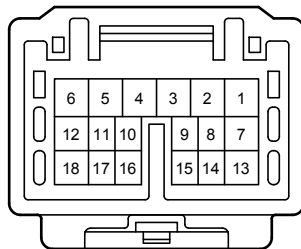

90980-12744

GG2

White