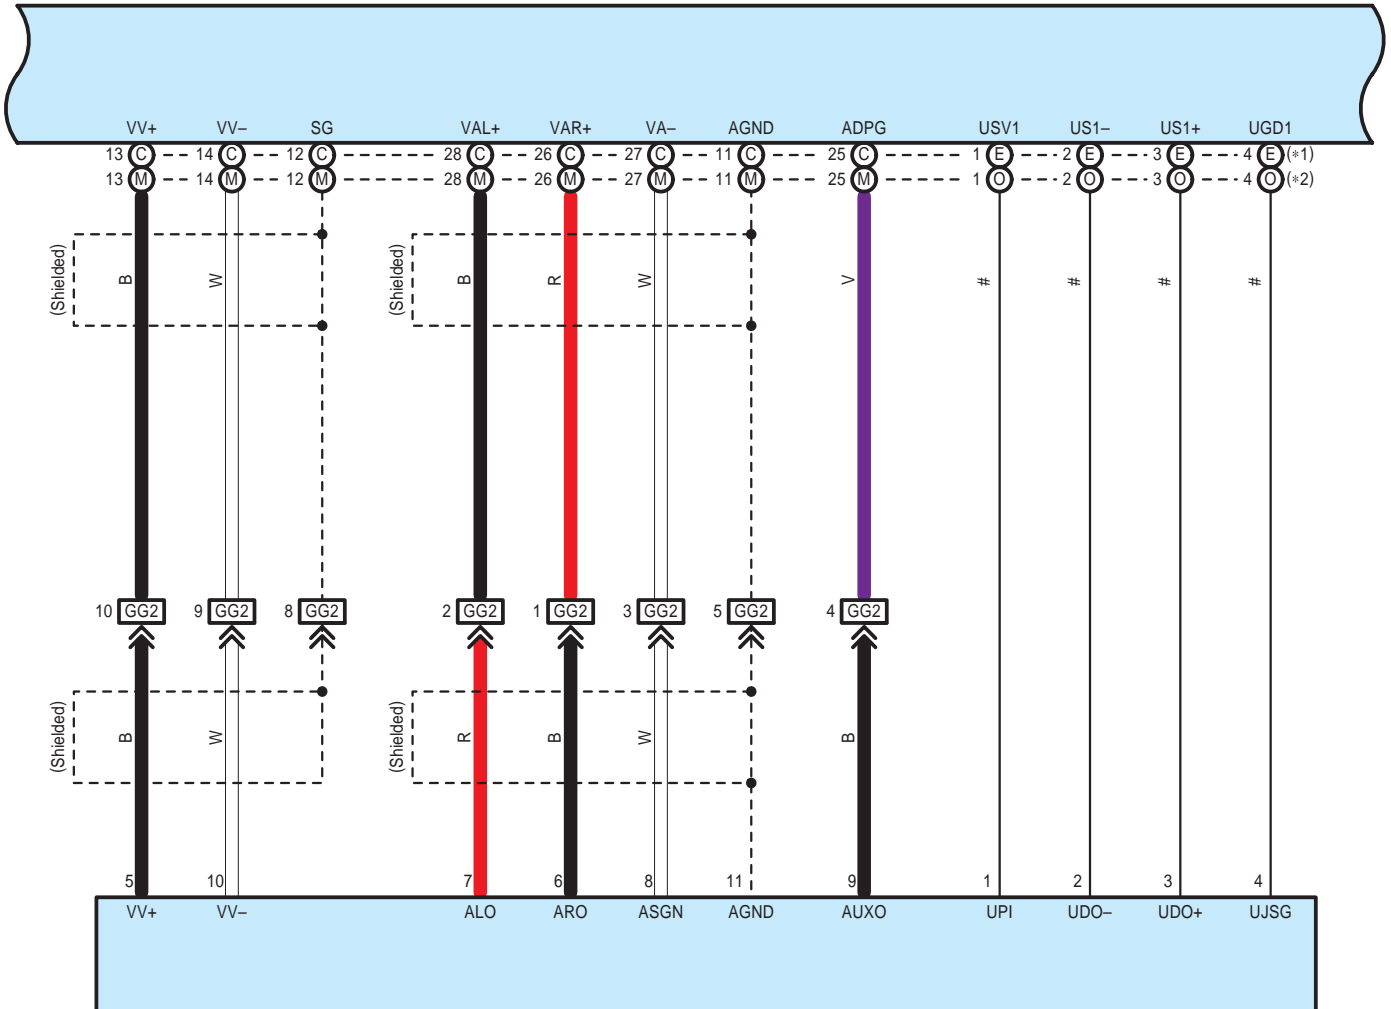

Audio System (Built-in Type Amplifier), Navigation System (Built-in Type Amplifier), Parking Assist (Rear View Monitor) (Built-in Type Amplifier)

G5(A), G6(B), G37(C), G38(D), G40(E), G41(F), s1(H), s3(I), t1(J)
Navigation Receiver Assembly
G47(K), G48(L), G49(M), G50(N), G51(O), G52(P), s5(Q), s6(R), t3(S)
Radio & Display Receiver Assembly

G39
No. 1 Stereo Jack Adapter Assembly