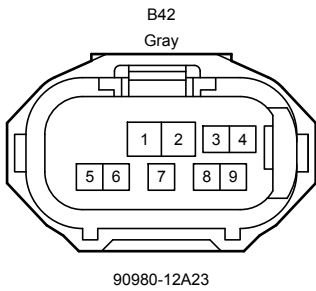

Audio System (Built-in Type Amplifier), Navigation System (Built-in Type Amplifier), Parking Assist (Rear View Monitor) (Built-in Type Amplifier)