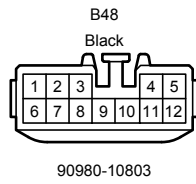

Audio System (Built-in Type Amplifier), Navigation System (Built-in Type Amplifier), Parking Assist (Rear View Monitor) (Built-in Type Amplifier)