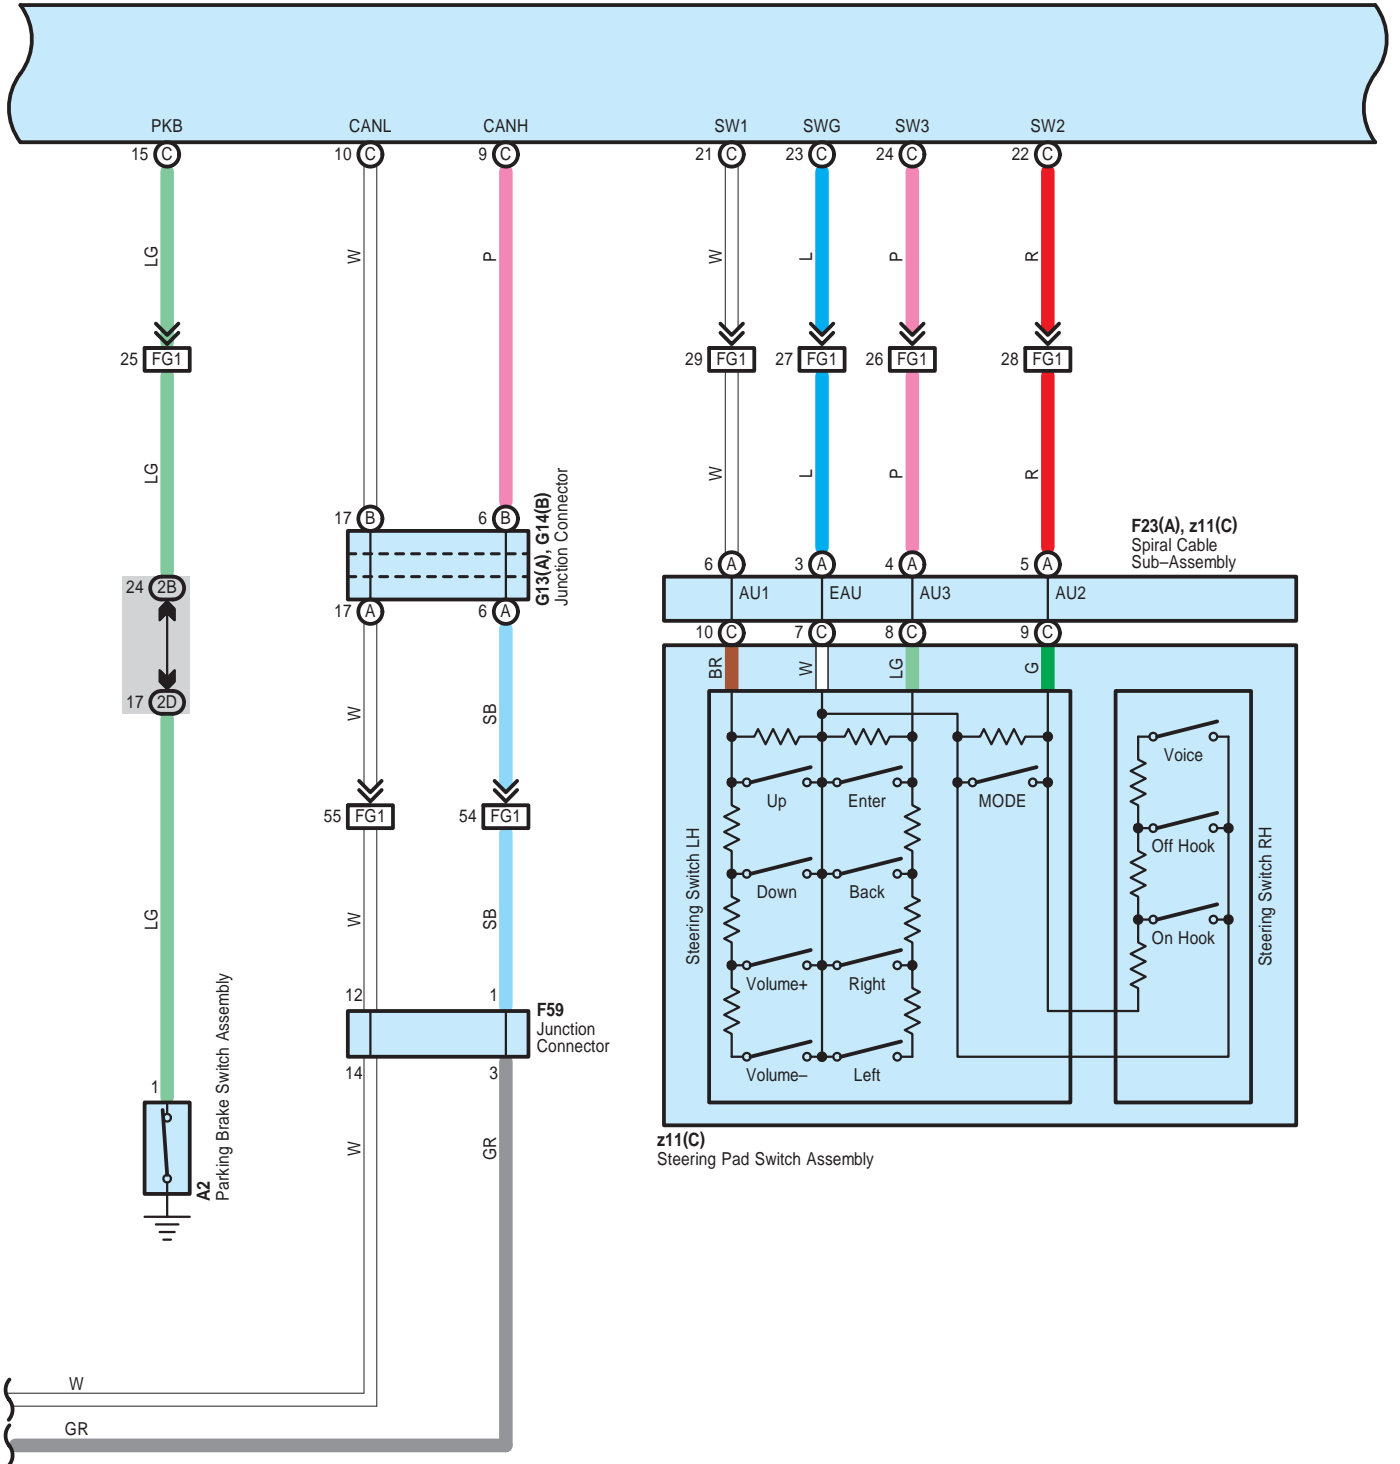

Audio System (Separate Type Amplifier), Navigation System (Separate Type Amplifier), Parking Assist (Rear View Monitor) (Separate Type Amplifier)

G5(A), G6(B), G37(C), G38(D), G40(E), G41(F), s1(H), s3(I), t1(J)
Navigation Receiver Assembly