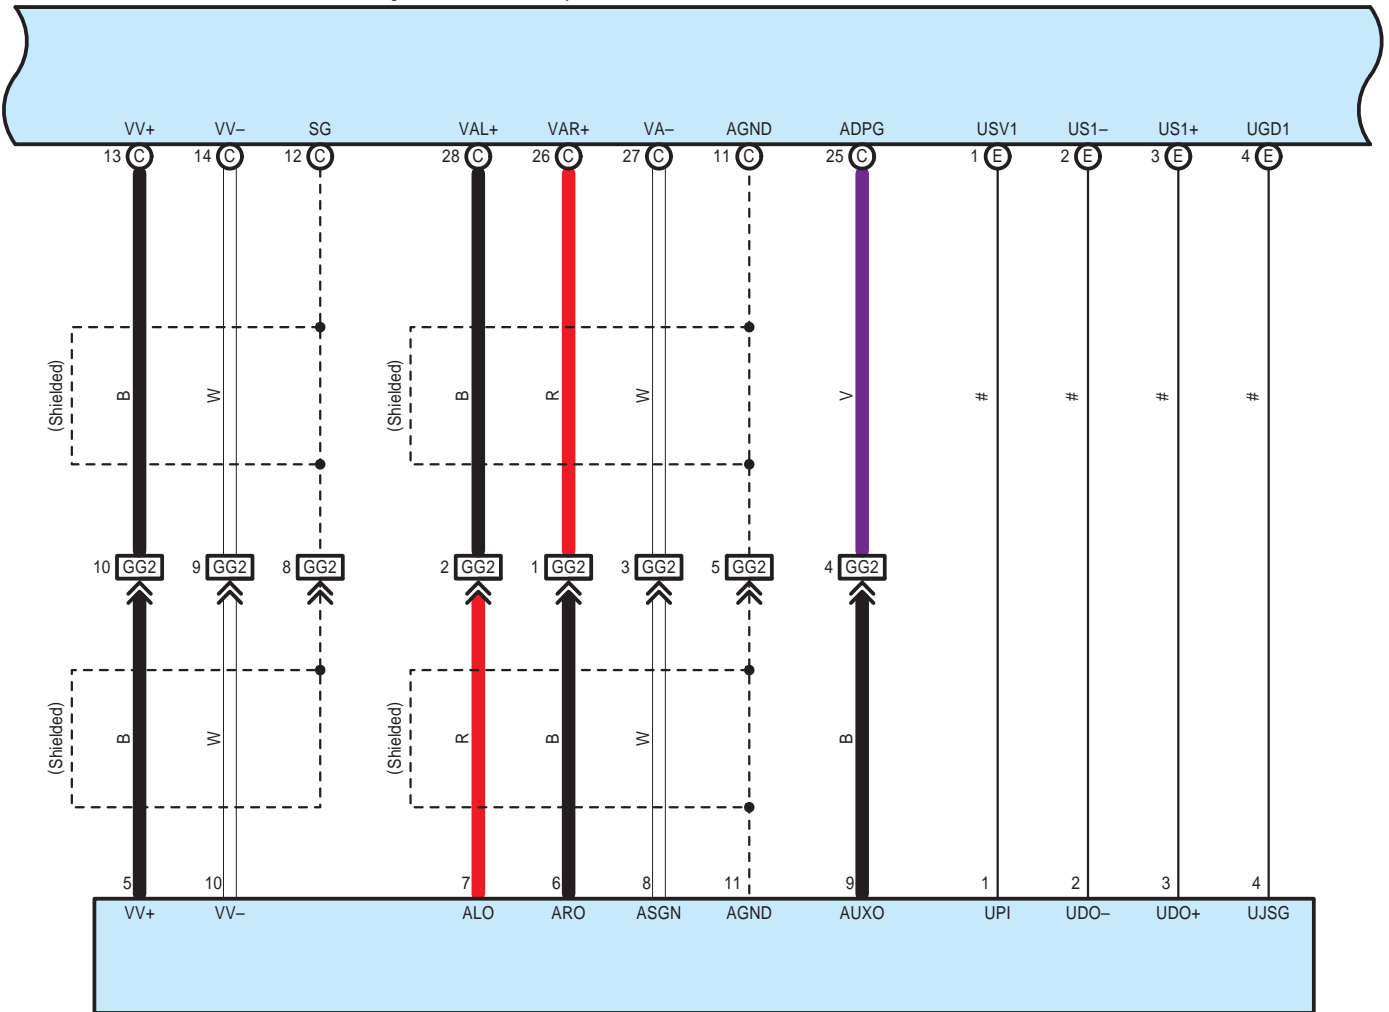

Audio System (Separate Type Amplifier), Navigation System (Separate Type Amplifier), Parking Assist (Rear View Monitor) (Separate Type Amplifier)

G5(A), G6(B), G37(C), G38(D), G40(E), G41(F), s1(H), s3(I), t1(J)
Navigation Receiver Assembly

G39
No. 1 Stereo Jack Adapter Assembly