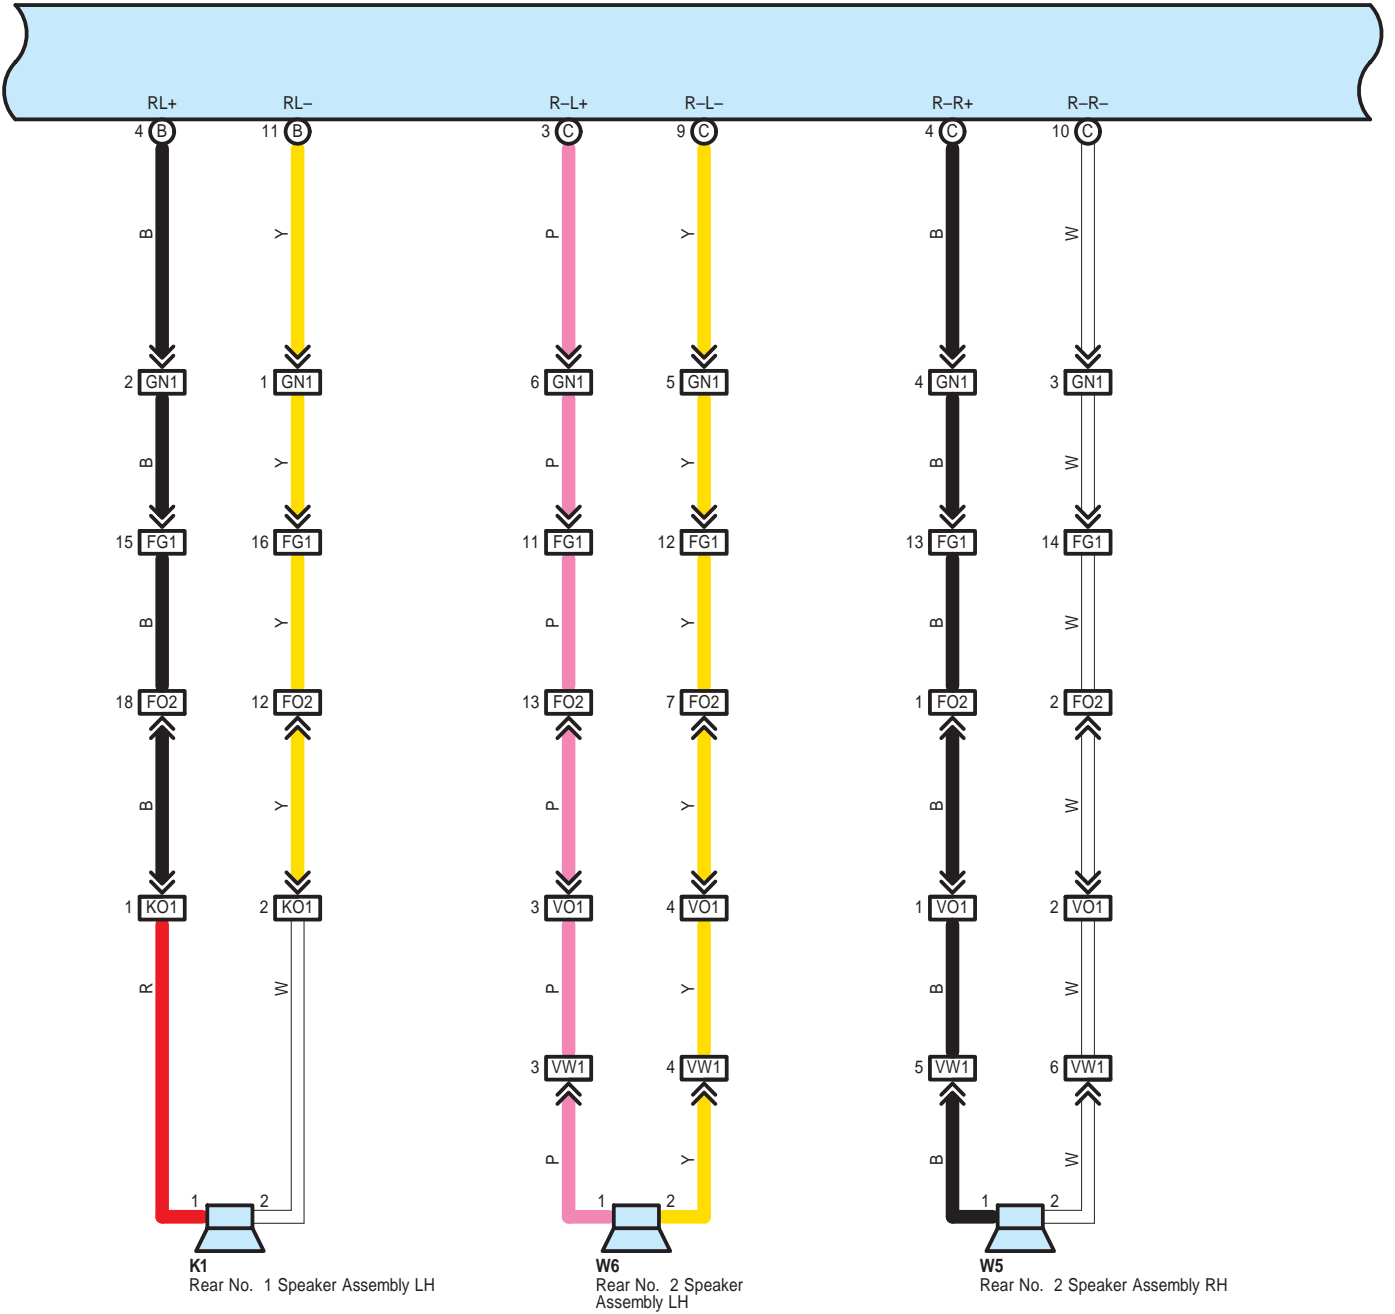

\* 1 : w/ Safety Connect

N11(A), N12(B), N13(C), N14(D)  
Stereo Component Amplifier Assembly

N15  
No. 1 with Box Speaker Assembly

\* 1 : w/ Safety Connect

N11(A), N12(B), N13(C), N14(D)  
Stereo Component Amplifier Assembly