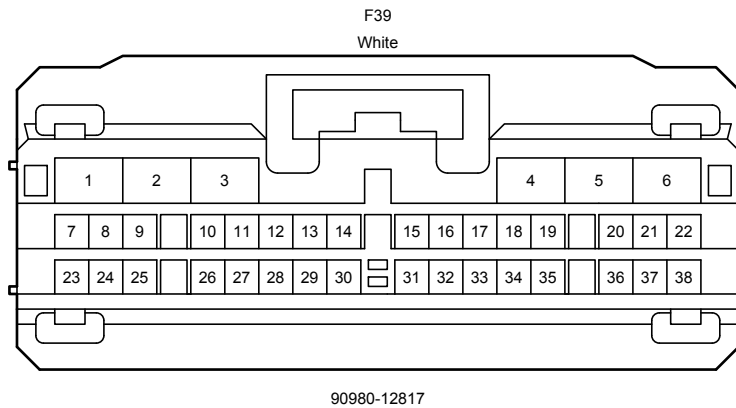

Audio System (Separate Type Amplifier), Navigation System (Separate Type Amplifier), Parking Assist (Rear View Monitor) (Separate Type Amplifier)