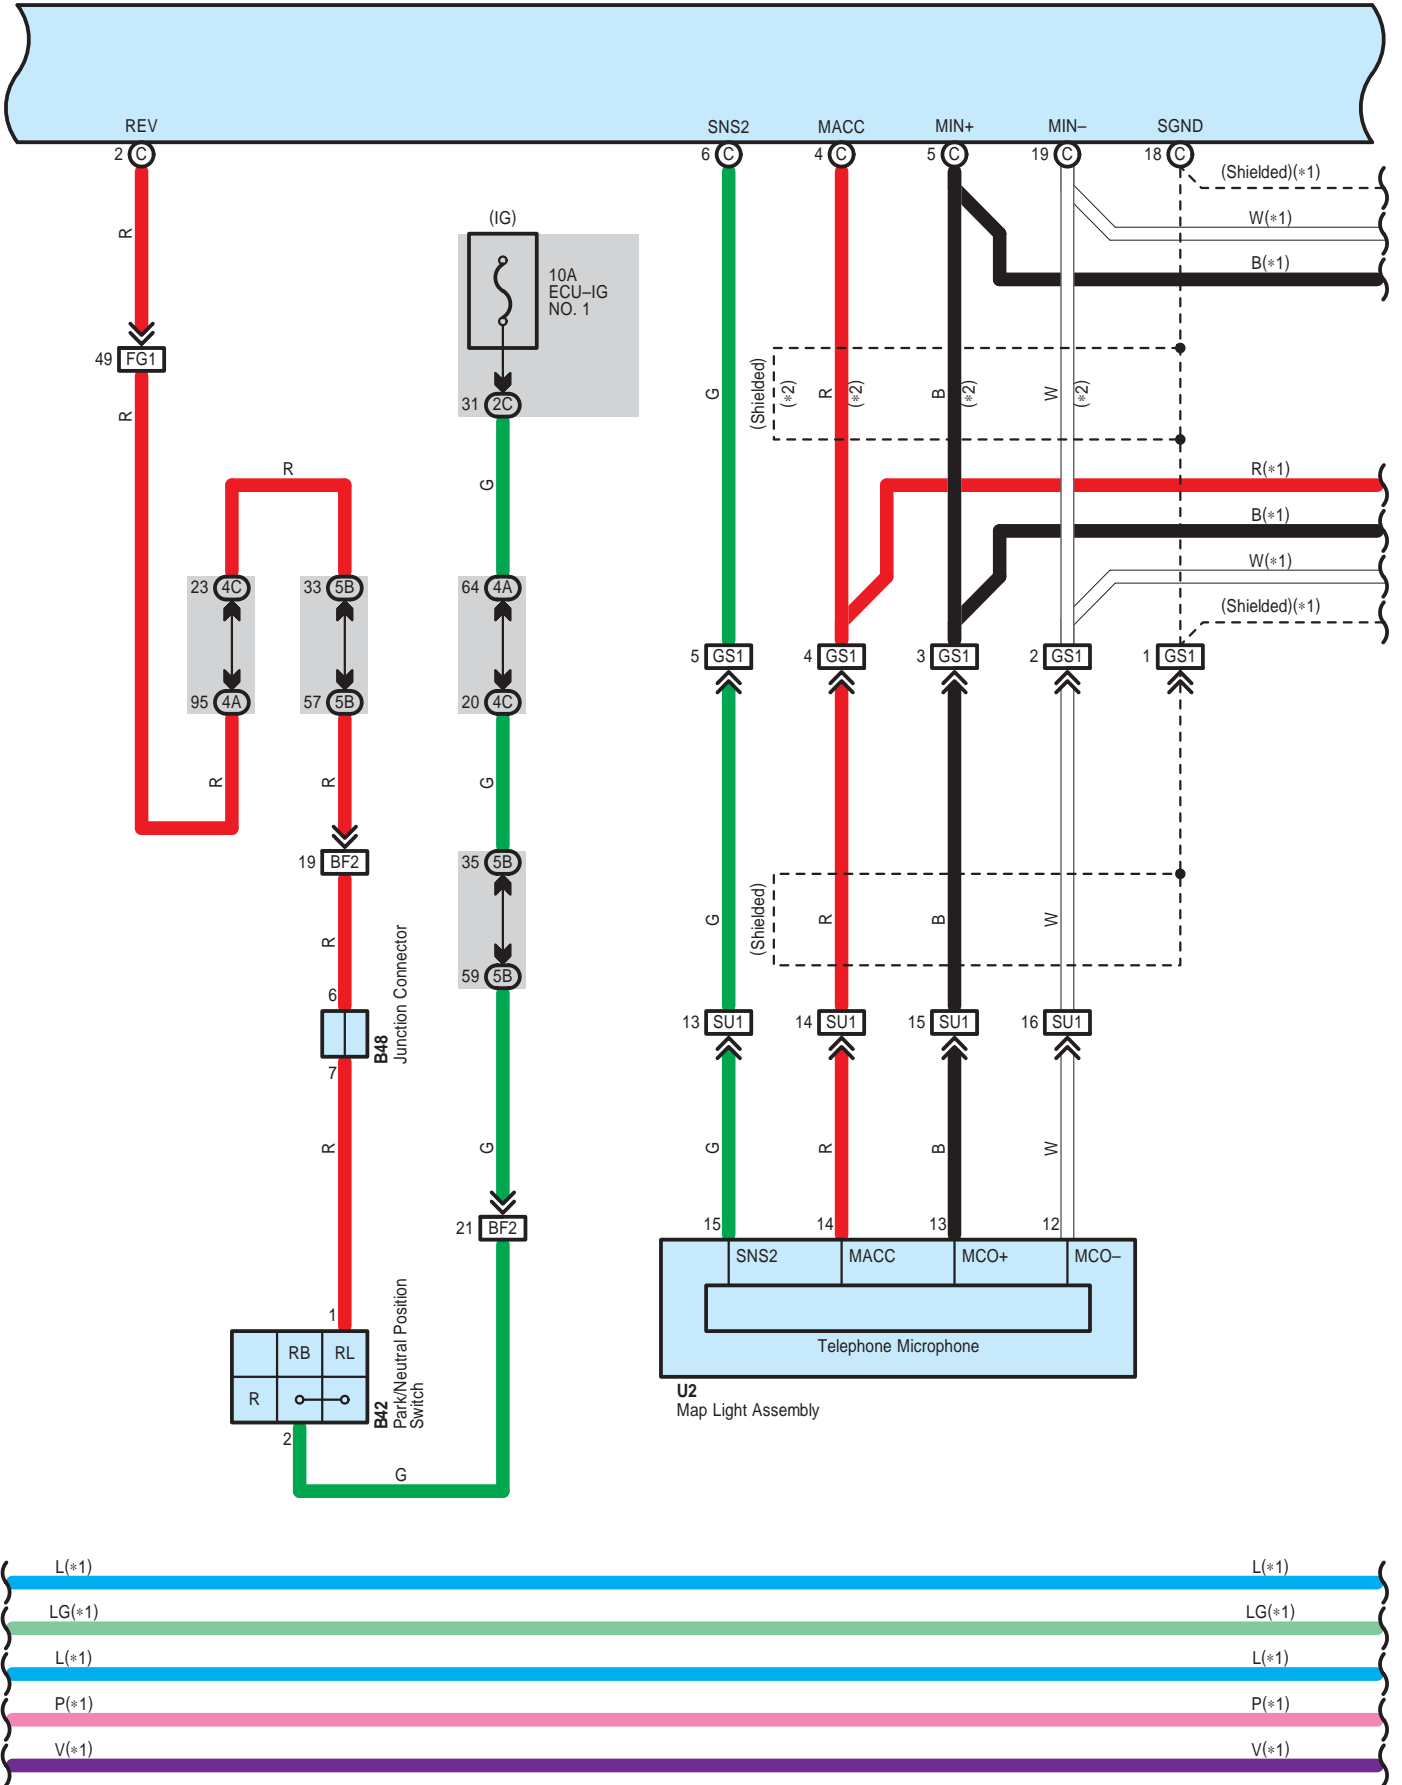

Audio System (Separate Type Amplifier), Navigation System (Separate Type Amplifier), Parking Assist (Rear View Monitor) (Separate Type Amplifier)

G5(A), G6(B), G37(C), G38(D), G40(E), G41(F), s1(H), s3(I), t1(J)
Navigation Receiver Assembly