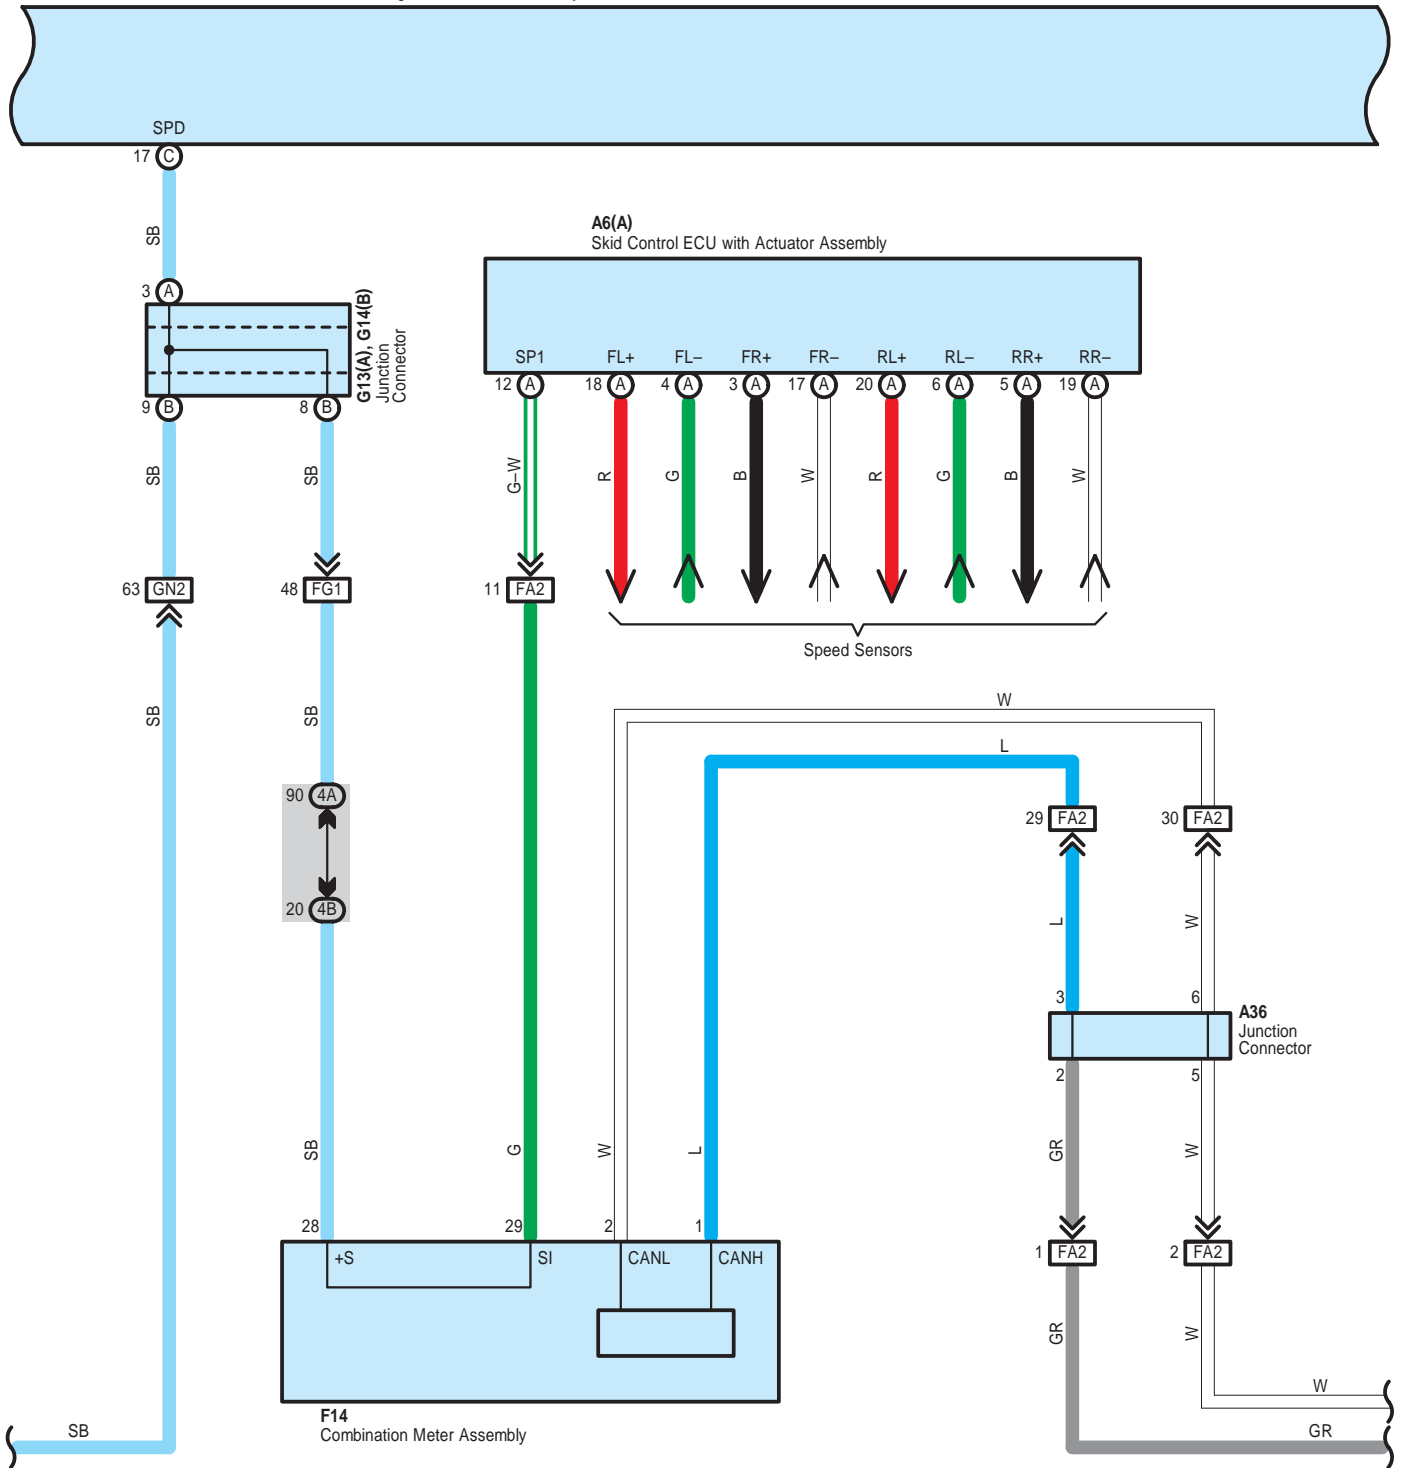

Audio System (Separate Type Amplifier), Navigation System (Separate Type Amplifier), Parking Assist (Rear View Monitor) (Separate Type Amplifier)

G5(A), G6(B), G37(C), G38(D), G40(E), G41(F), s1(H), s3(I), t1(J)
Navigation Receiver Assembly