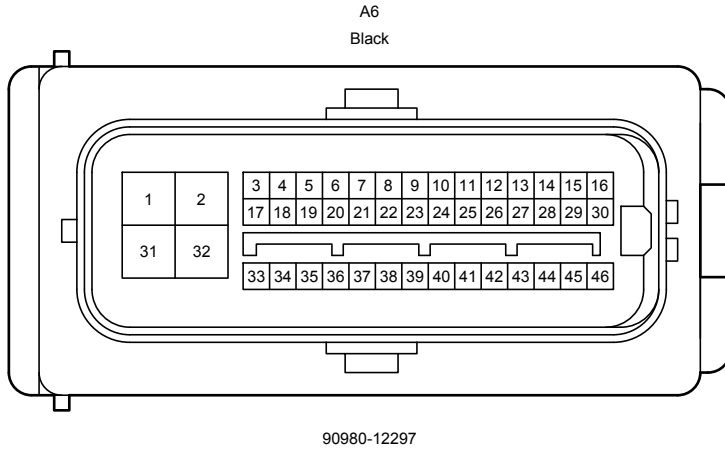

Audio System (Separate Type Amplifier), Navigation System (Separate Type Amplifier), Parking Assist (Rear View Monitor) (Separate Type Amplifier)