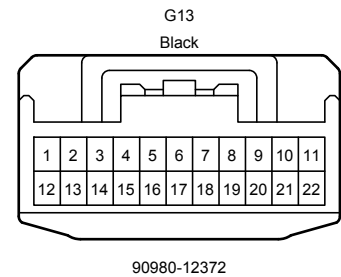

Audio System (Separate Type Amplifier), Navigation System (Separate Type Amplifier), Parking Assist (Rear View Monitor) (Separate Type Amplifier)