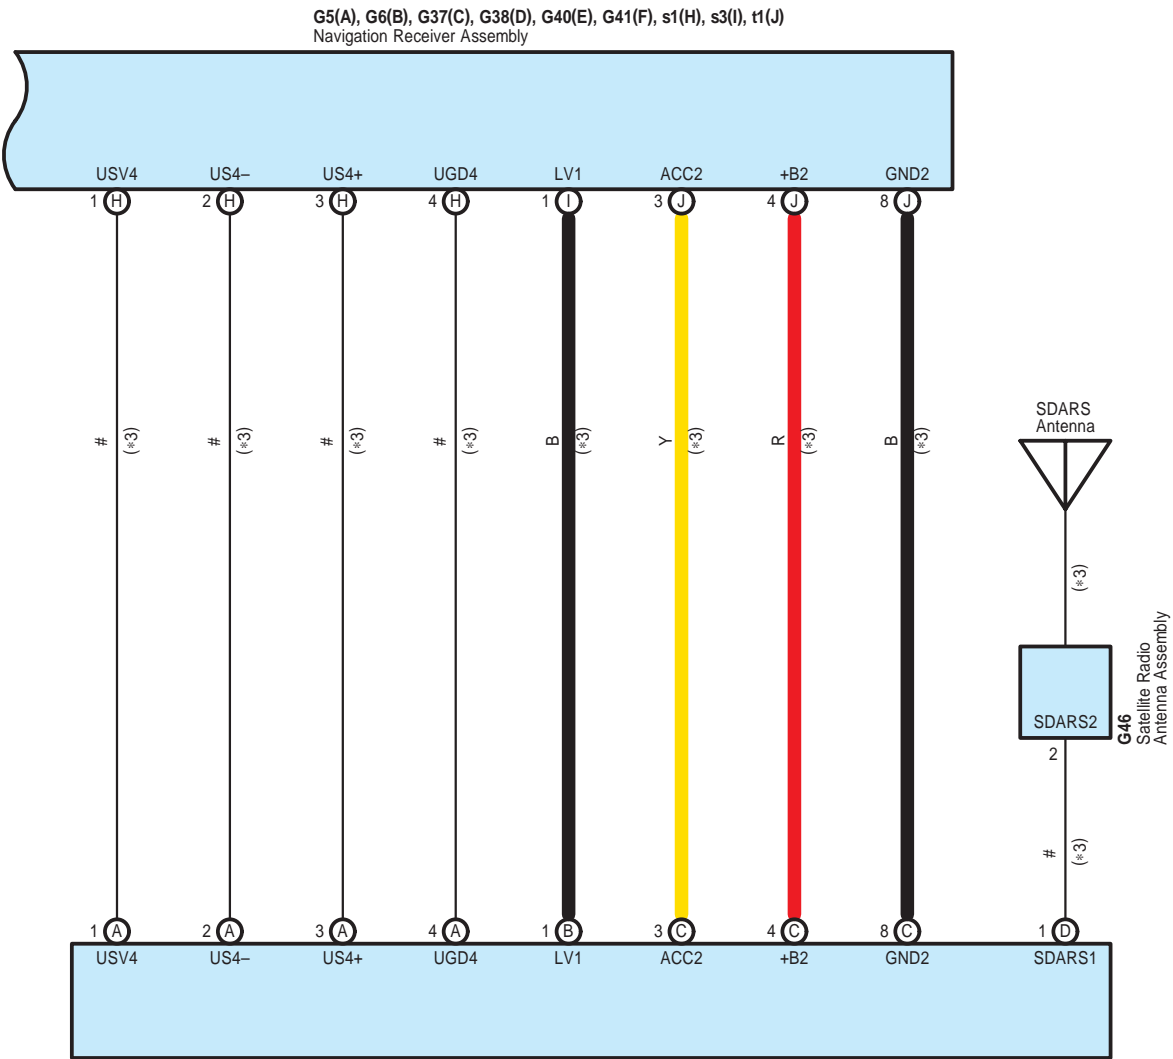

Audio System (Separate Type Amplifier), Navigation System (Separate Type Amplifier), Parking Assist (Rear View Monitor) (Separate Type Amplifier)

* 3 : w/ Stereo Component Tuner Assembly

: There is no wire color information.