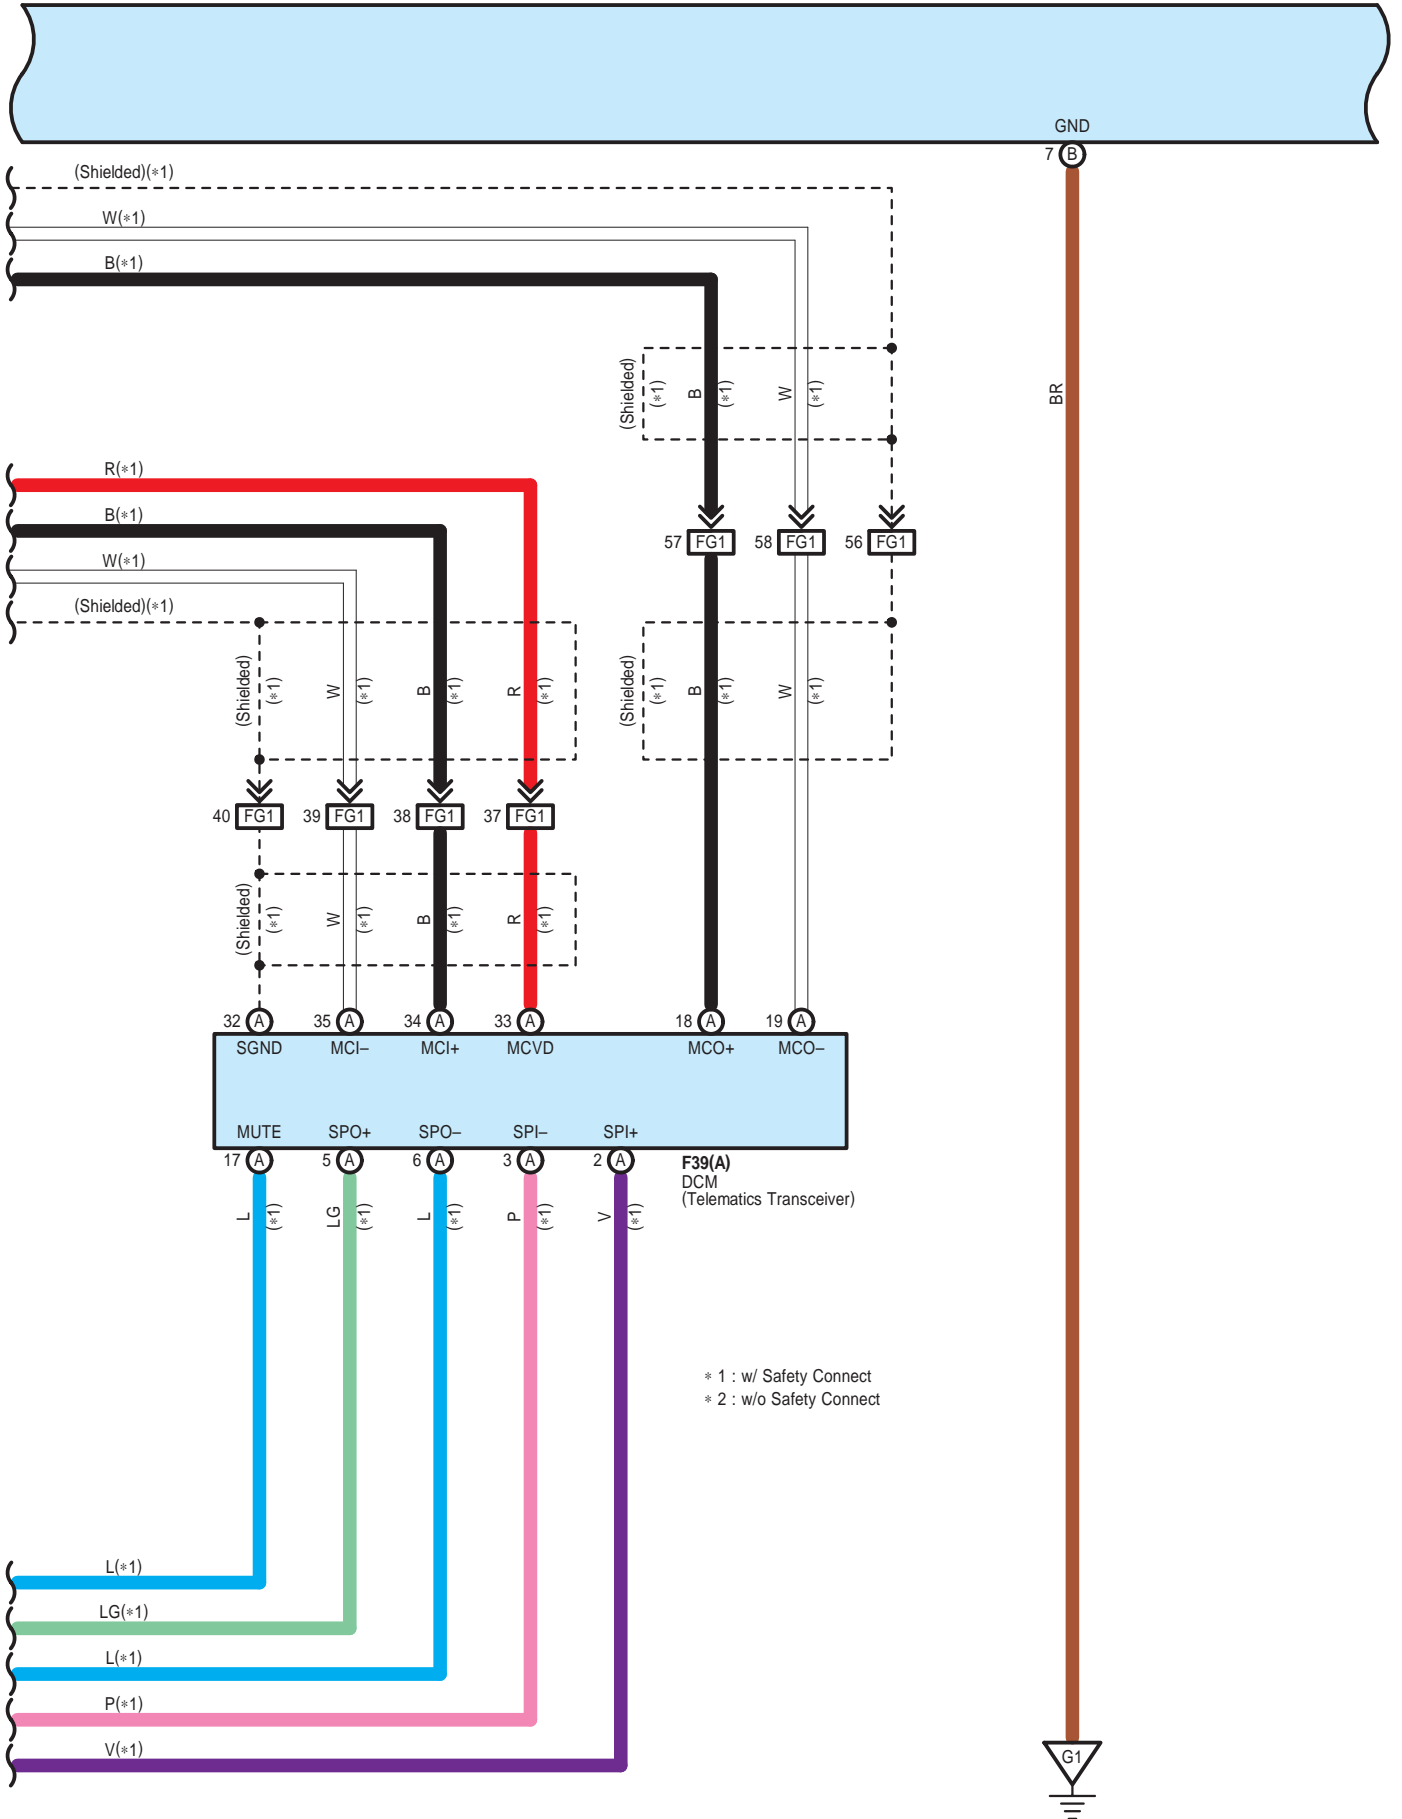

Audio System (Separate Type Amplifier), Navigation System (Separate Type Amplifier), Parking Assist (Rear View Monitor) (Separate Type Amplifier)

G5(A), G6(B), G37(C), G38(D), G40(E), G41(F), s1(H), s3(I), t1(J)
Navigation Receiver Assembly

* 1 : w/ Safety Connect
* 2 : w/o Safety Connect