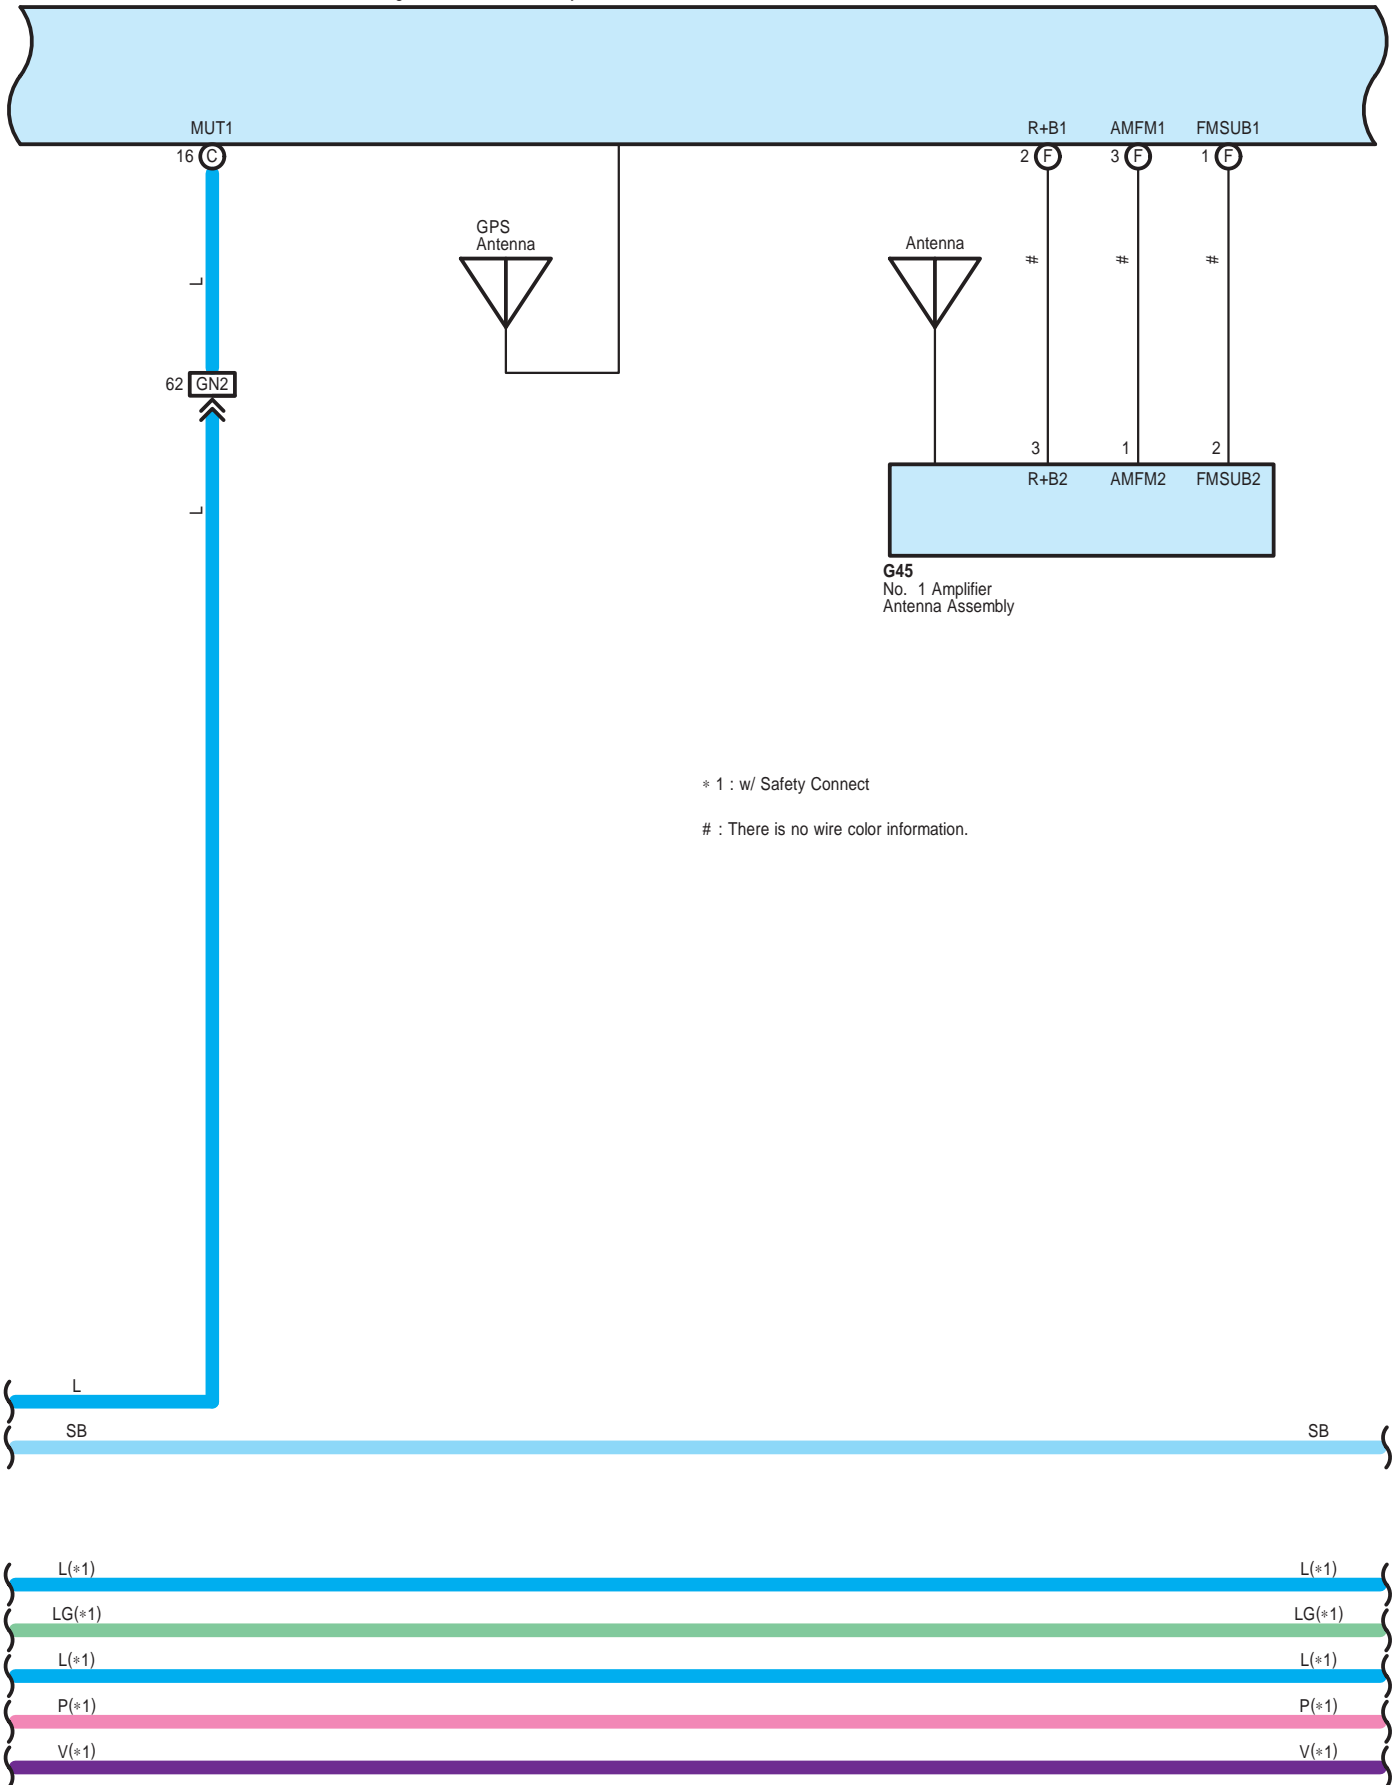

G5(A), G6(B), G37(C), G38(D), G40(E), G41(F), s1(H), s3(I), t1(J)  
Navigation Receiver Assembly

\* 1 : w/ Safety Connect

G5(A), G6(B), G37(C), G38(D), G40(E), G41(F), s1(H), s3(I), t1(J)  
Navigation Receiver Assembly