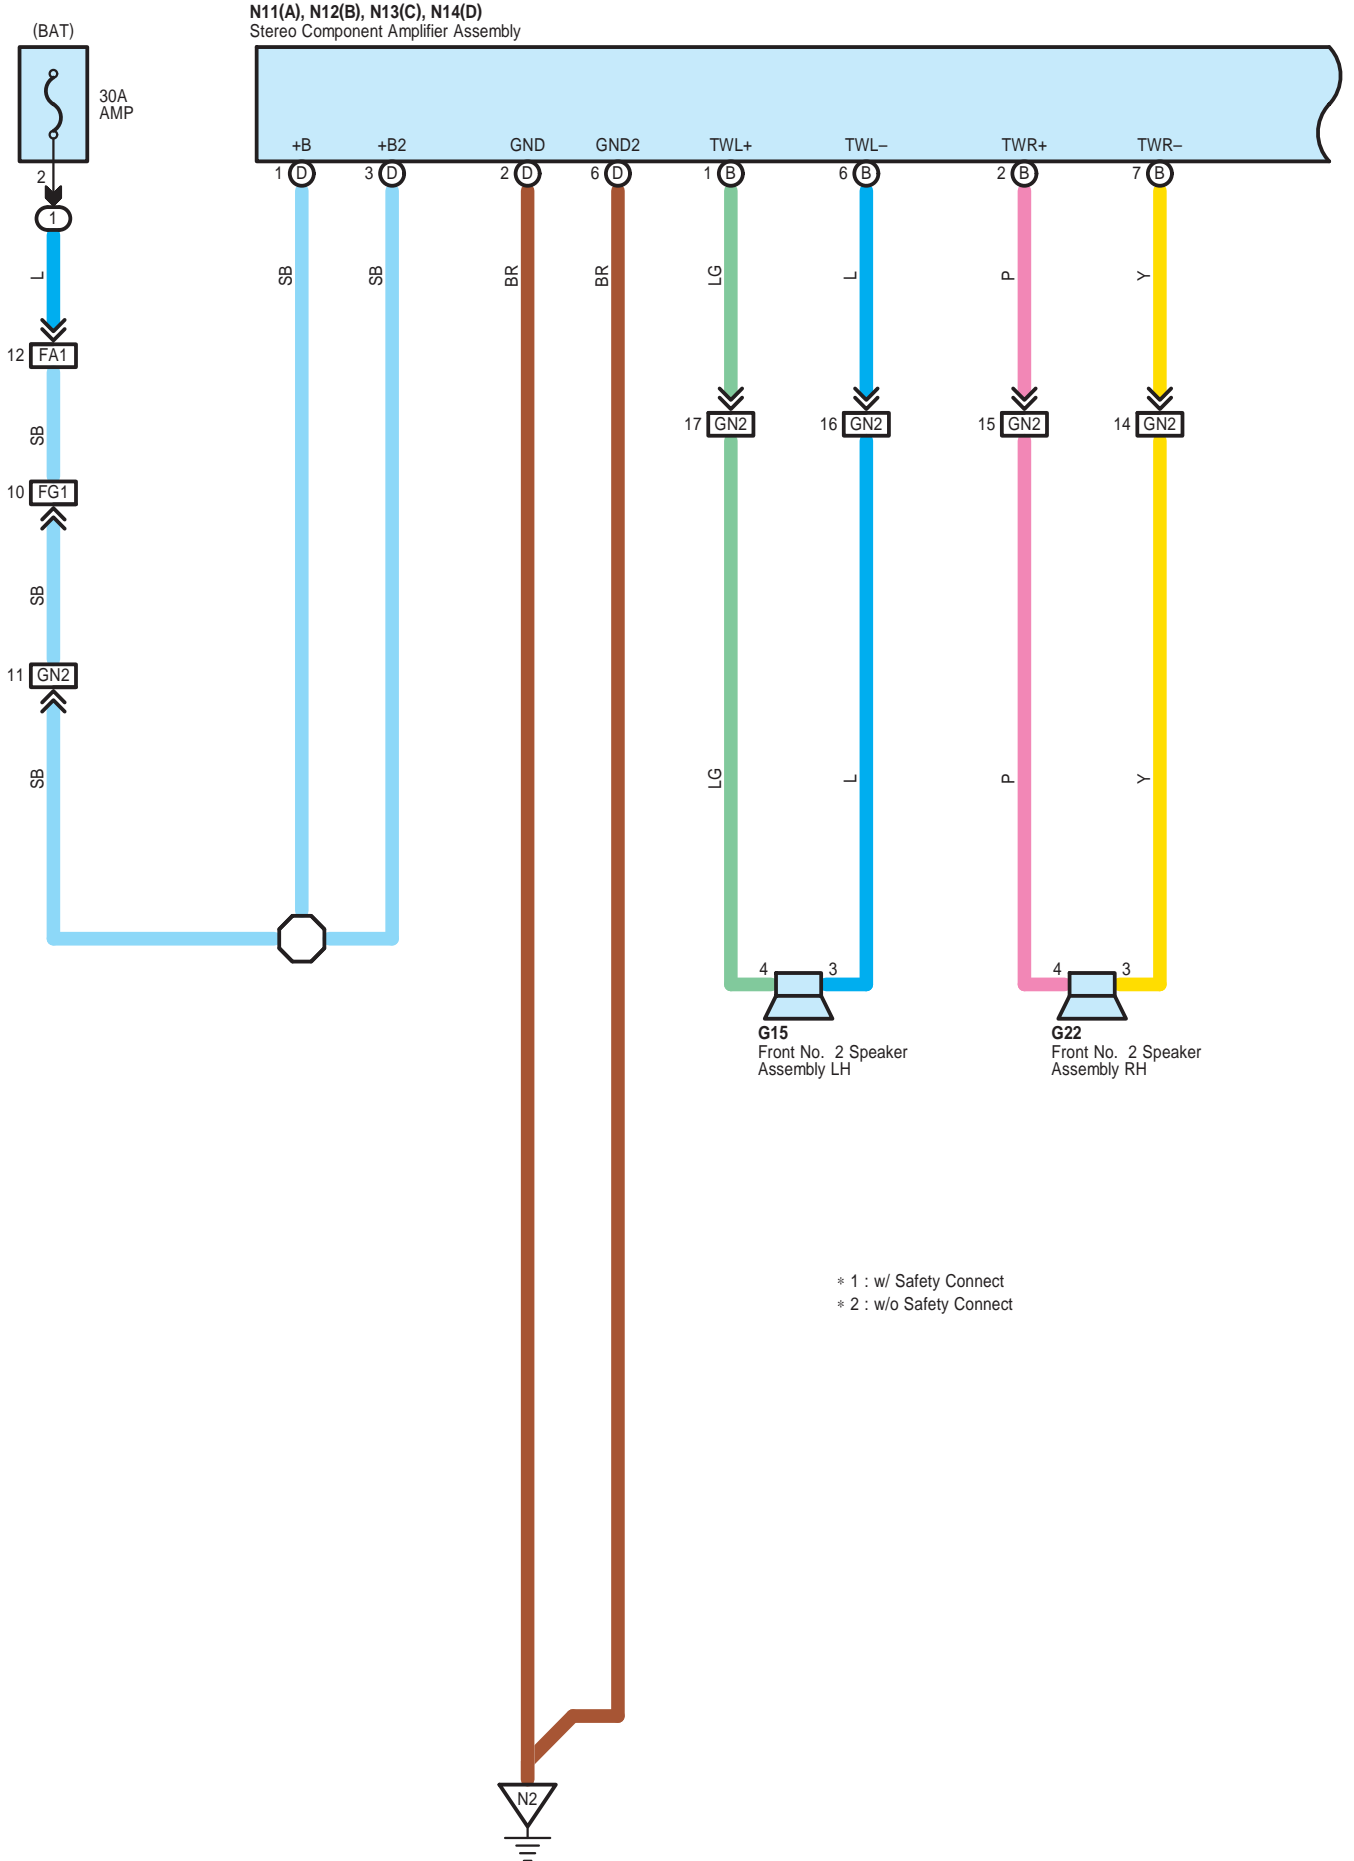

Audio System (Separate Type Amplifier), Navigation System (Separate Type Amplifier), Parking Assist (Rear View Monitor) (Separate Type Amplifier)