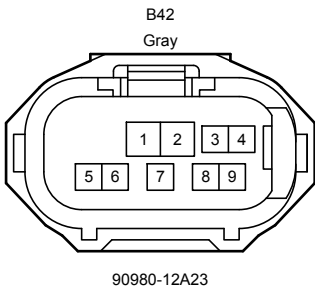

Audio System (Separate Type Amplifier), Navigation System (Separate Type Amplifier), Parking Assist (Rear View Monitor) (Separate Type Amplifier)